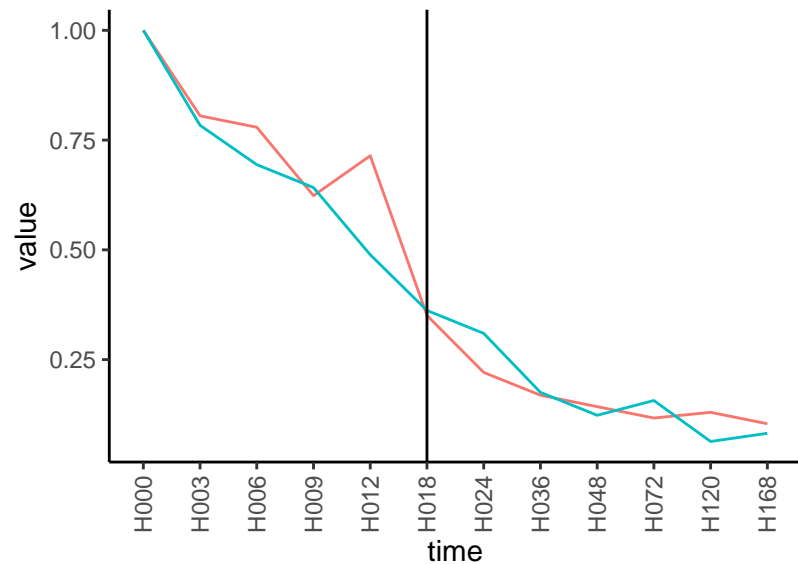

Normalized signals – ENSG00000130035
pre-not-downregulated/post-downregulated

Differences

Normalized signals – ENSG00000015413
pre-not-downregulated/post-not-downregula

Differences

Normalized signals – ENSG00000172061
pre-not-downregulated/post-not-downregula