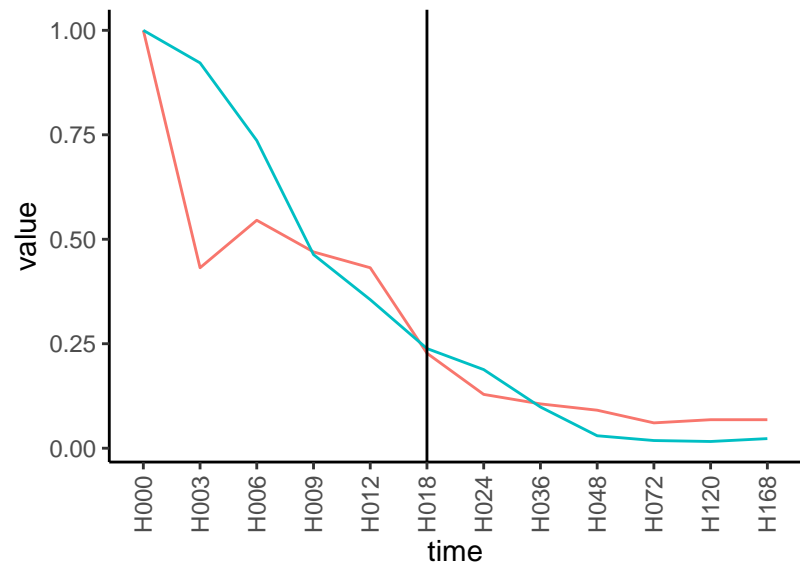

Normalized signals – ENSG00000130035
pre-not-downregulated/post-downregulated

Differences

Normalized signals – ENSG00000015413
pre-not-downregulated/post-not-downregula

Differences

Normalized signals – ENSG00000172061
pre-not-downregulated/post-not-downregula