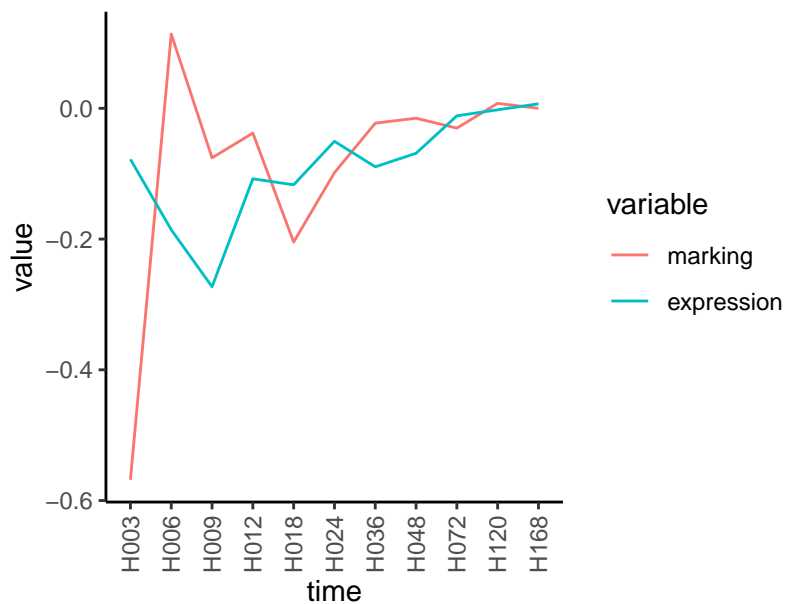

Normalized signals – ENSG00000130035
pre-not-downregulated/post-downregulated

Differences

Normalized signals – ENSG00000015413
pre-not-downregulated/post-not-downregula

Differences

Normalized signals – ENSG00000172061
pre-not-downregulated/post-not-downregula