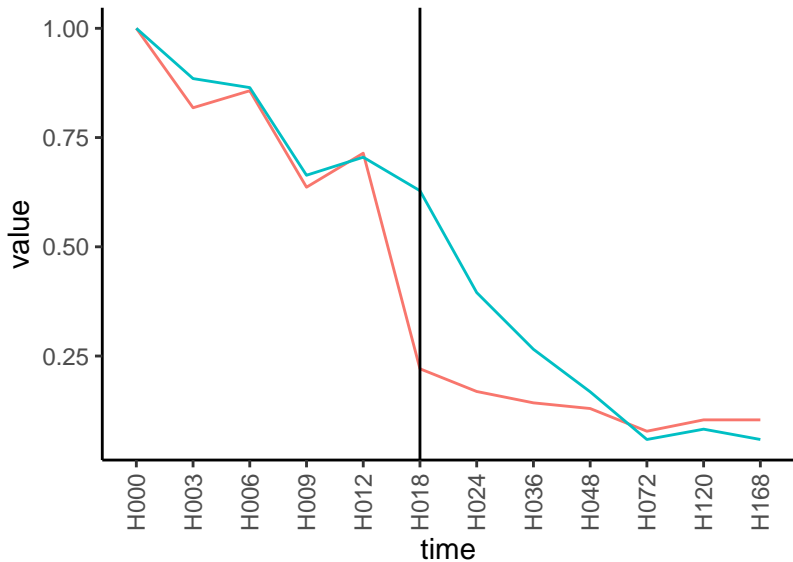

Differences

Normalized signals – ENSG00000183117
pre-not-downregulated/post-not-downregula

Differences

Normalized signals – ENSG00000182272
pre-not-downregulated/post-not-downregula

Differences

Normalized signals – ENSG00000162267
pre-not-downregulated/post-downregulated