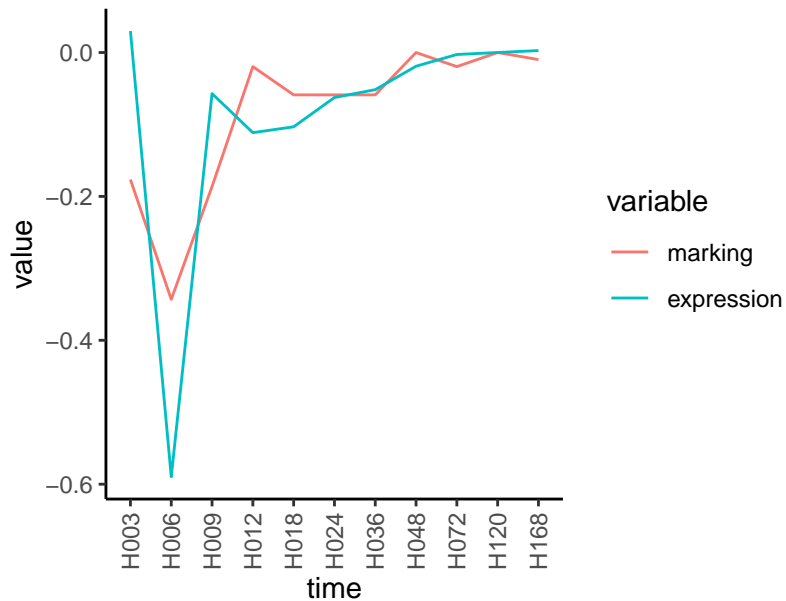

Normalized signals – ENSG00000172061
pre-not-downregulated/post-not-downregula

Differences

Differences