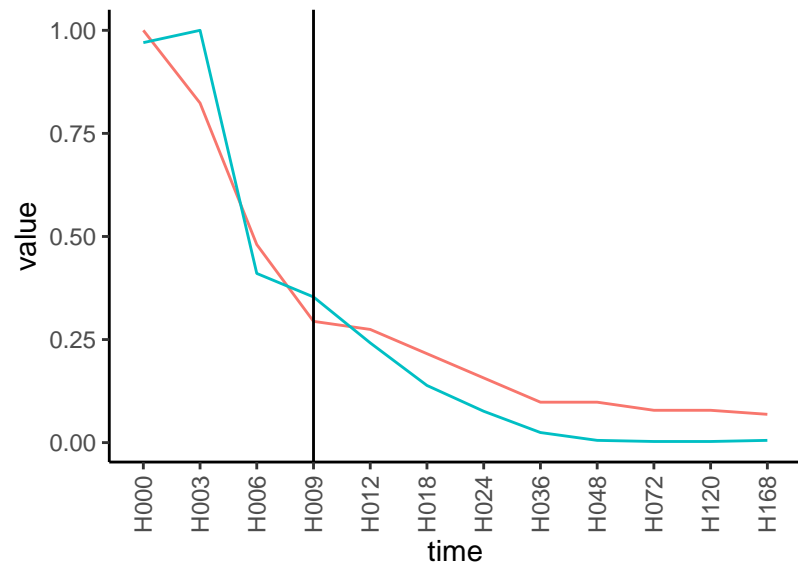

Normalized signals – ENSG00000130035
pre-not-downregulated/post-downregulated

Differences

Normalized signals – ENSG00000015413
pre-not-downregulated/post-not-downregula

Differences

Normalized signals – ENSG00000172061
pre-not-downregulated/post-not-downregula