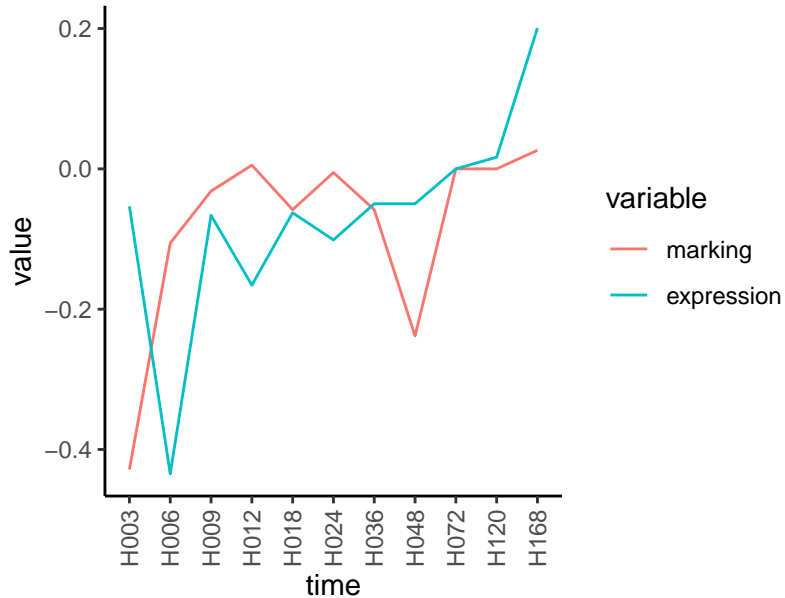

Differences

Differences