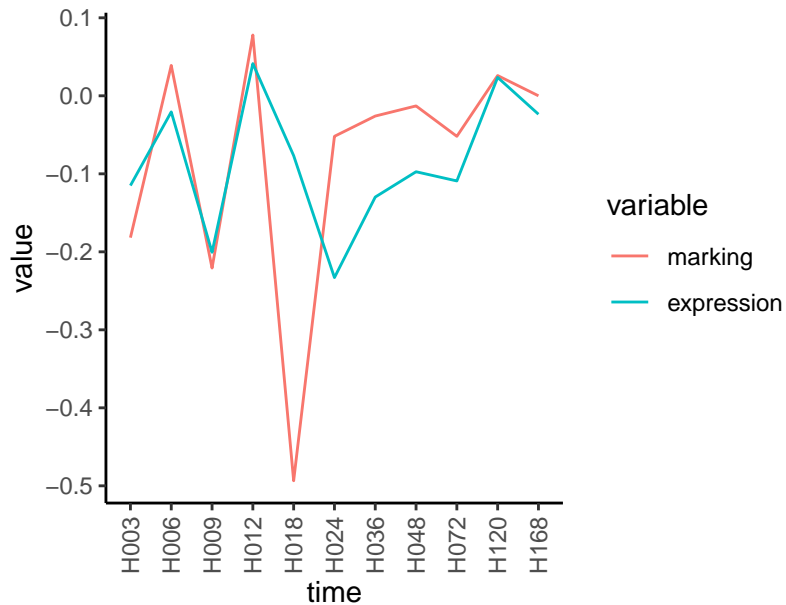

Differences

Normalized signals – ENSG00000183117
pre-not-downregulated/post-not-downregula

Differences

Normalized signals – ENSG00000182272
pre-not-downregulated/post-not-downregula

Differences

Normalized signals – ENSG00000162267
pre-not-downregulated/post-downregulated