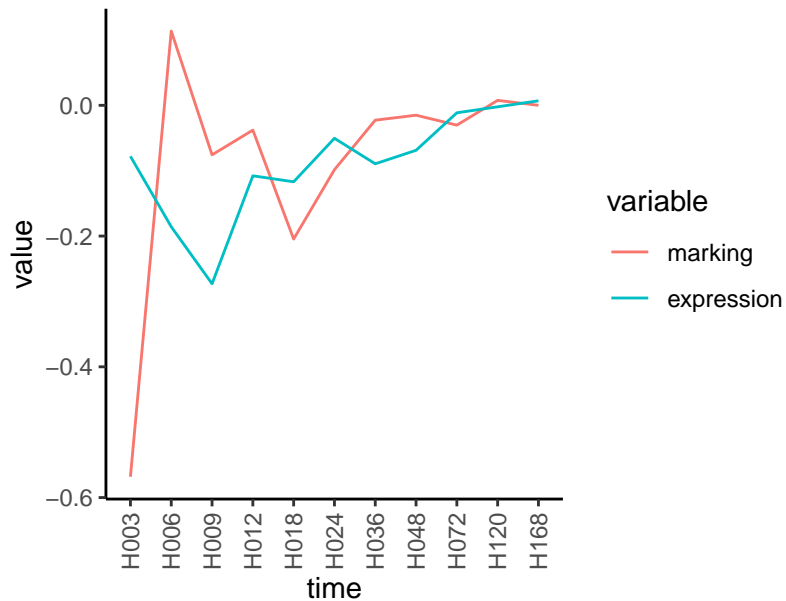

Normalized signals – ENSG00000130035
pre-not-downregulated/post-downregulated

Differences

Normalized signals – ENSG00000015413
pre-not-downregulated/post-not-downregula

Differences

Normalized signals – ENSG00000172061
pre-not-downregulated/post-not-downregula