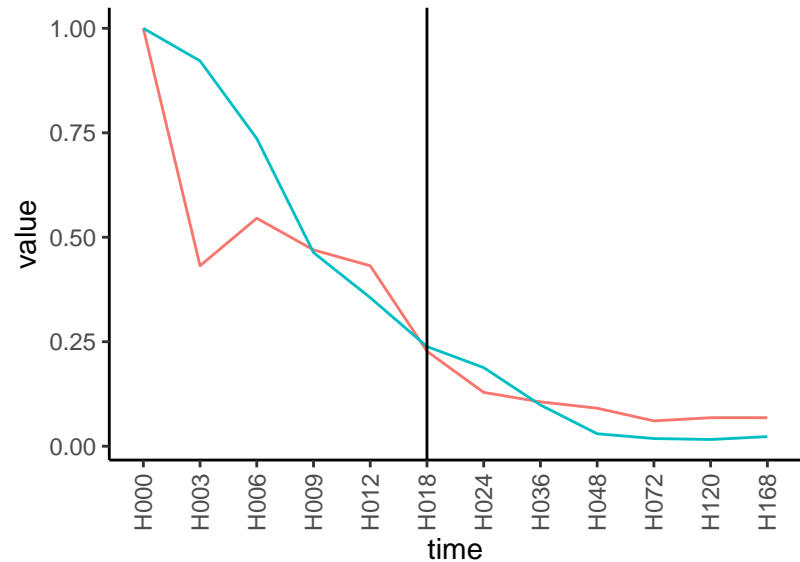

Normalized signals – ENSG00000130035
pre-not-downregulated/post-downregulated

Differences

Normalized signals – ENSG00000015413
pre-not-downregulated/post-not-downregula

Differences

Normalized signals – ENSG00000172061
pre-not-downregulated/post-not-downregula