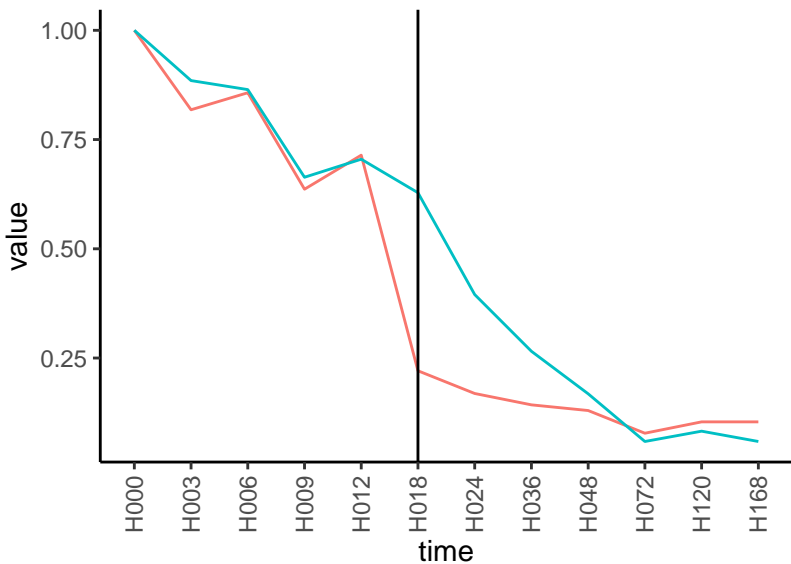

Differences

Normalized signals – ENSG00000183117
pre-not-downregulated/post-not-downregula

Differences

Normalized signals – ENSG00000182272
pre-not-downregulated/post-not-downregula

Differences

Normalized signals – ENSG00000162267
pre-not-downregulated/post-downregulated