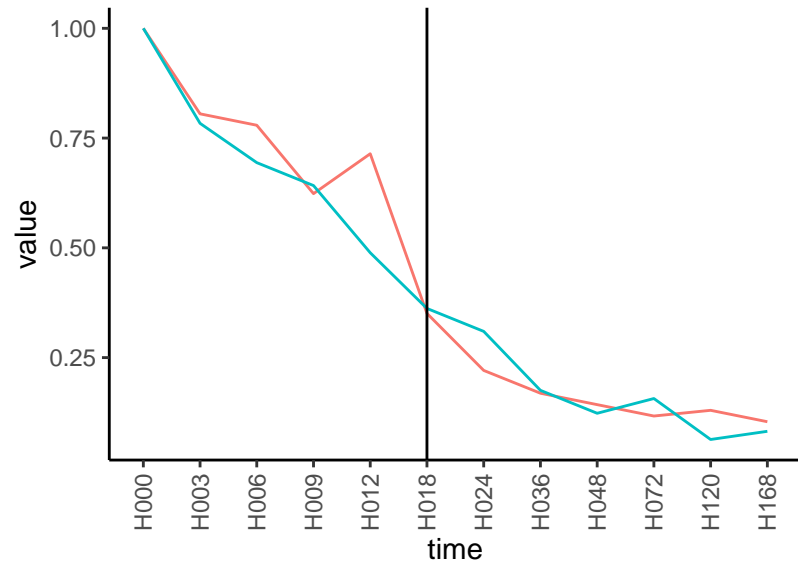

Normalized signals – ENSG00000130035
pre-not-downregulated/post-downregulated

Differences

Normalized signals – ENSG00000015413
pre-not-downregulated/post-not-downregula

Differences

Normalized signals – ENSG00000172061
pre-not-downregulated/post-not-downregula