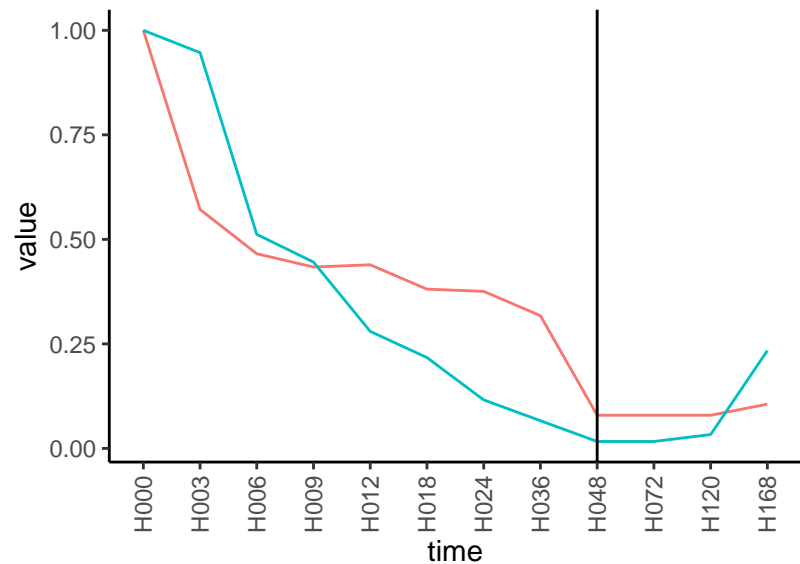

Normalized signals – ENSG00000182272
pre-not-downregulated/post-not-downregula

Normalized signals – ENSG00000183117
pre-not-downregulated/post-not-downregula