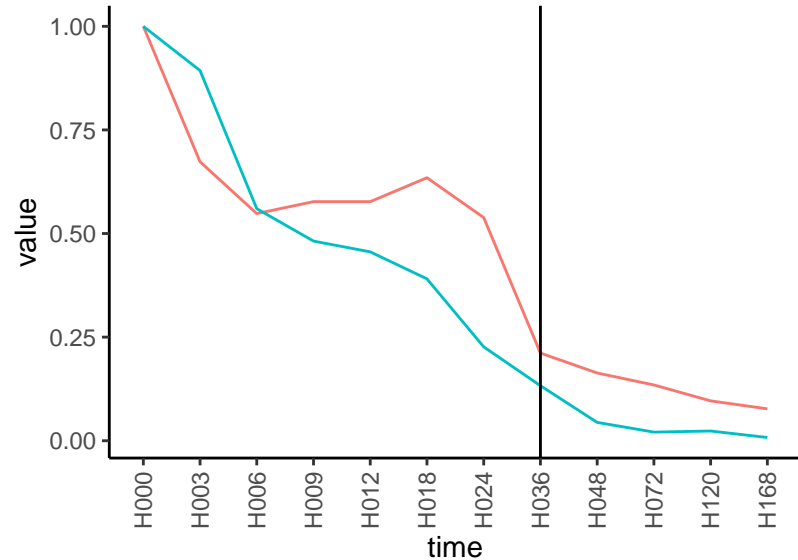

Differences

Normalized signals – ENSG00000183117
pre-not-downregulated/post-not-downregula

Differences

Normalized signals – ENSG00000182272
pre-not-downregulated/post-not-downregula

Differences

Normalized signals – ENSG00000162267
pre-not-downregulated/post-downregulated