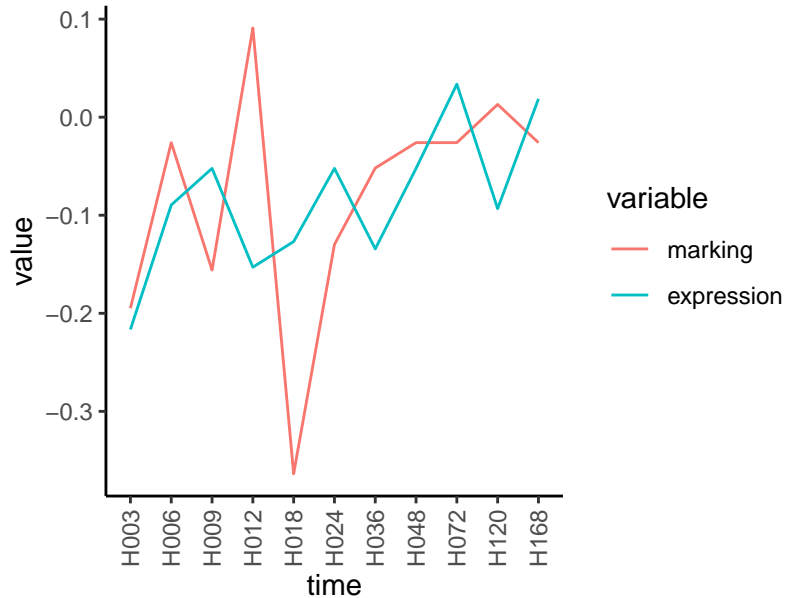

Normalized signals – ENSG00000130035
pre-not-downregulated/post-downregulated

Differences

Normalized signals – ENSG00000015413
pre-not-downregulated/post-not-downregula

Differences

Normalized signals – ENSG00000172061
pre-not-downregulated/post-not-downregula