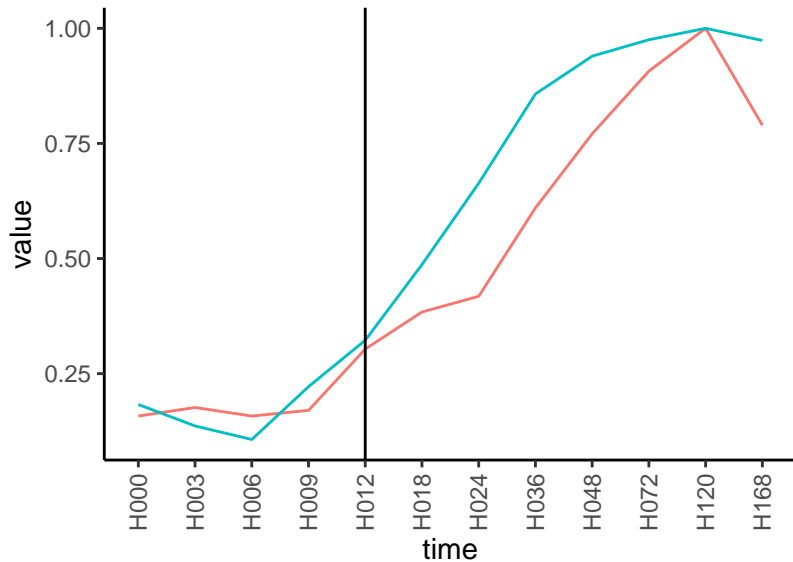

Differences

Normalized signals – ENSG00000136869
pre-not-upregulated/post-upregulated

Differences

Normalized signals – ENSG00000130592
pre-not-upregulated/post-not-upregulated

Differences

Normalized signals – ENSG00000110934
pre-not-upregulated/post-upregulated