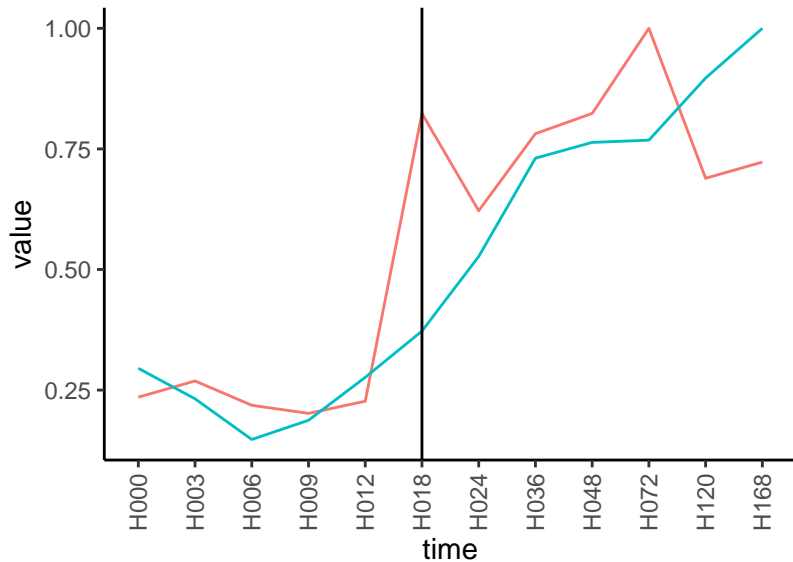

Normalized signals – ENSG00000160013
pre-not-upregulated/post-not-upregulated

Normalized signals – ENSG00000235568
pre-not-upregulated/post-not-upregulated