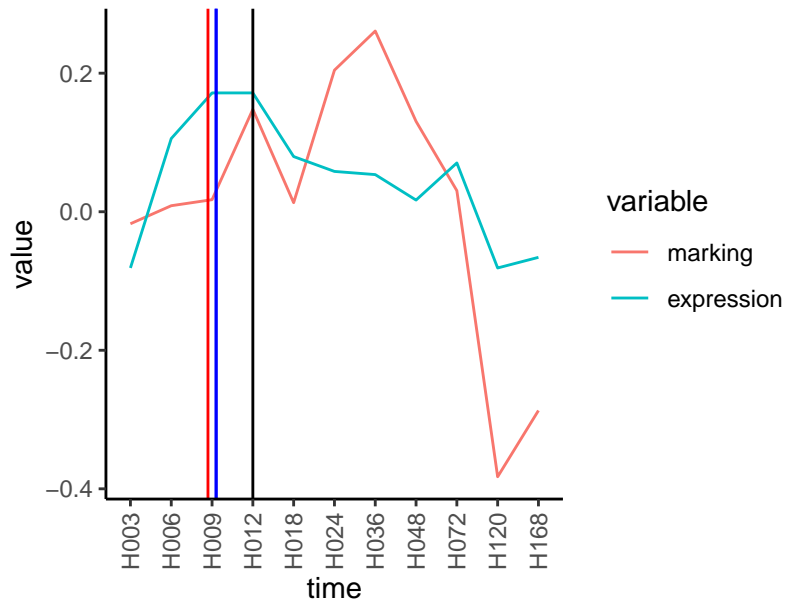

Differences

Differences