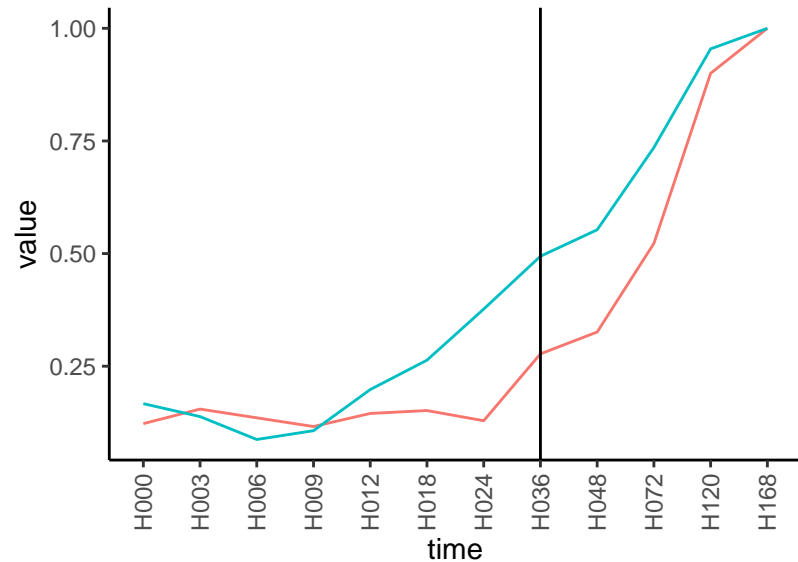

Differences

Normalized signals – ENSG00000085514
pre-not-upregulated/post-not-upregulated

Differences

Normalized signals – ENSG00000070190
pre-not-upregulated/post-not-upregulated

Differences

Normalized signals – ENSG00000114013
pre-not-upregulated/post-upregulated