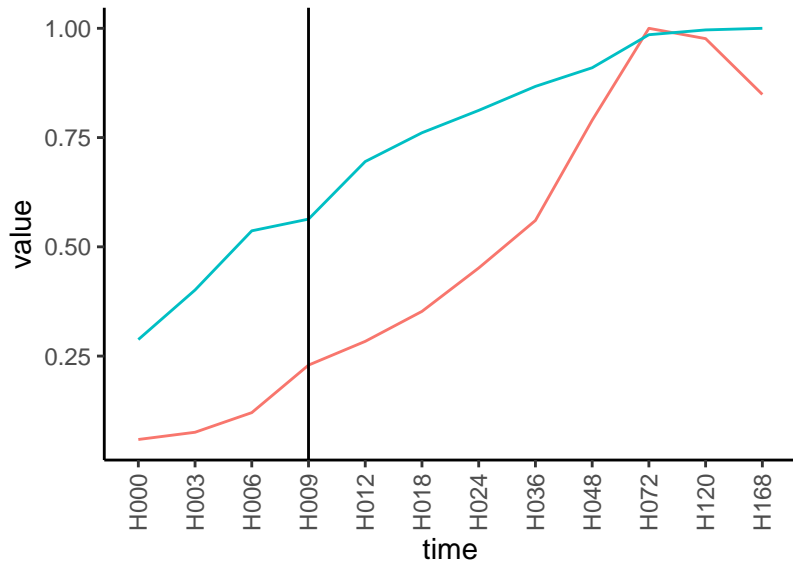

Normalized signals – ENSG00000204397
pre-not-upregulated/post-upregulated

Normalized signals – ENSG00000116701
pre-not-upregulated/post-not-upregulated