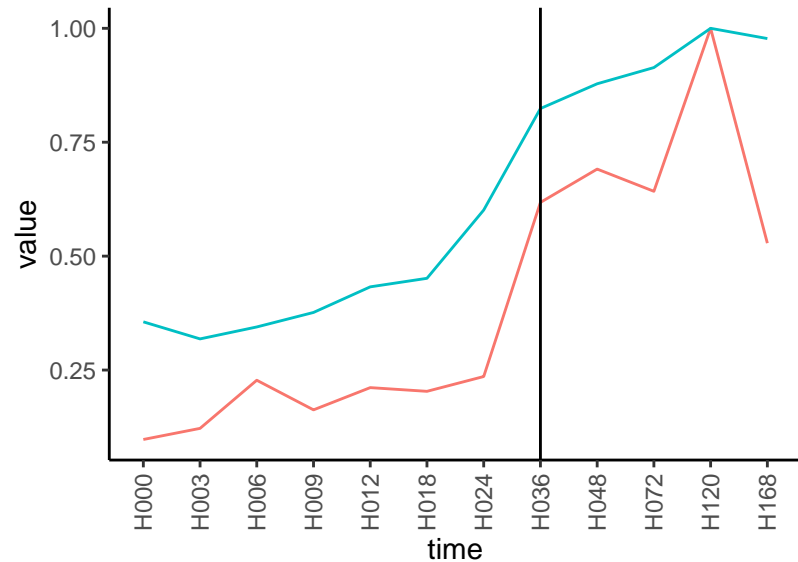

Differences

Normalized signals – ENSG00000093072
pre-not-upregulated/post-upregulated

Differences

Normalized signals – ENSG00000143110
pre-not-upregulated/post-not-upregulated

Normalized signals – ENSG00000105967
pre-not-upregulated/post-not-upregulated