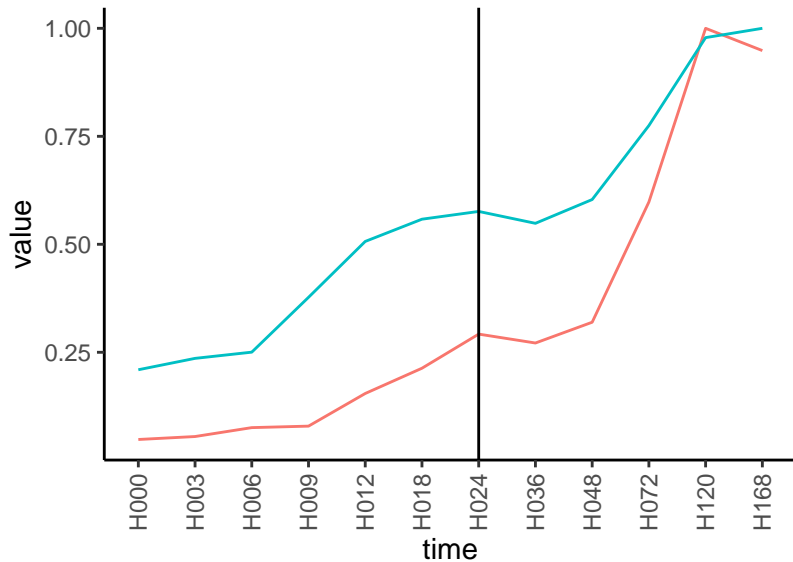

Differences

Normalized signals – ENSG00000235568
pre-not-upregulated/post-not-upregulated

Differences

Normalized signals – ENSG00000160013
pre-not-upregulated/post-not-upregulated

Differences

Normalized signals – ENSG00000143226
pre-not-upregulated/post-upregulated