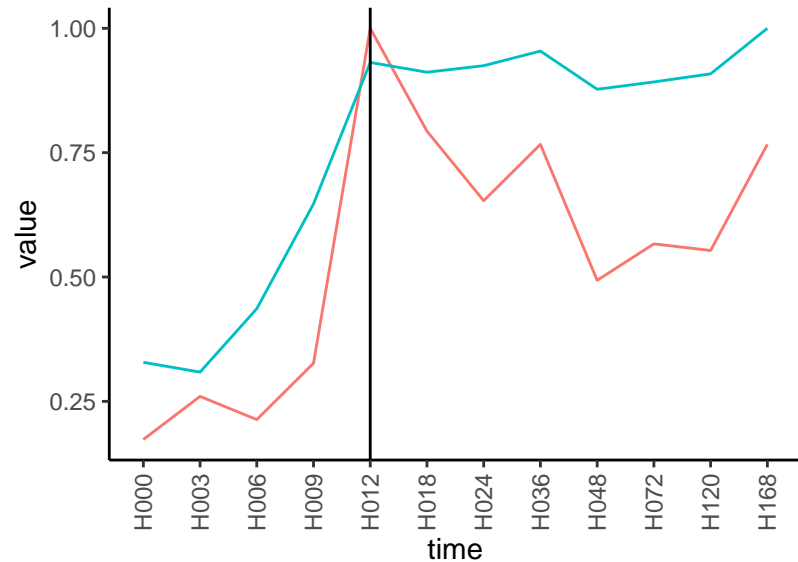

Normalized signals – ENSG00000178809
pre-not-upregulated/post-not-upregulated

Differences

Normalized signals – ENSG00000204161
pre-not-upregulated/post-not-upregulated

Differences

Normalized signals – ENSG00000186074
pre-not-upregulated/post-upregulated