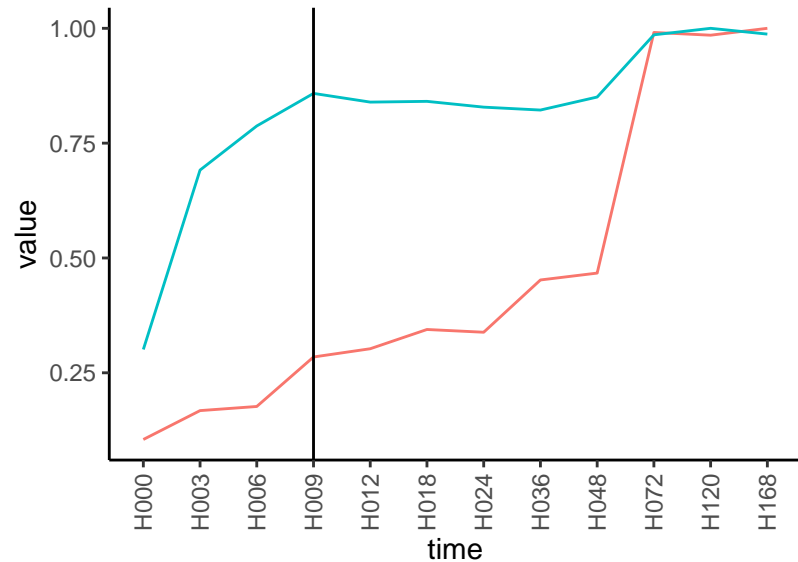

Differences

Normalized signals – ENSG00000139278
pre-not-upregulated/post-not-upregulated

Differences

Normalized signals – ENSG00000166927
pre-not-upregulated/post-not-upregulated

Differences

Normalized signals – ENSG00000132669
pre-not-upregulated/post-upregulated