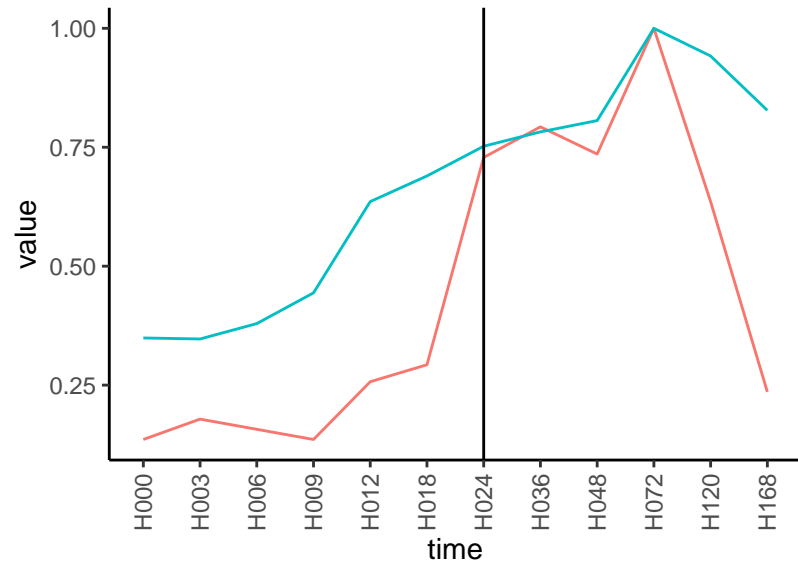

Differences

Normalized signals – ENSG00000204472
pre-not-upregulated/post-not-upregulated

Differences

Normalized signals – ENSG00000102524
pre-not-upregulated/post-not-upregulated

Differences

Normalized signals – ENSG00000101000
pre-not-upregulated/post-not-upregulated