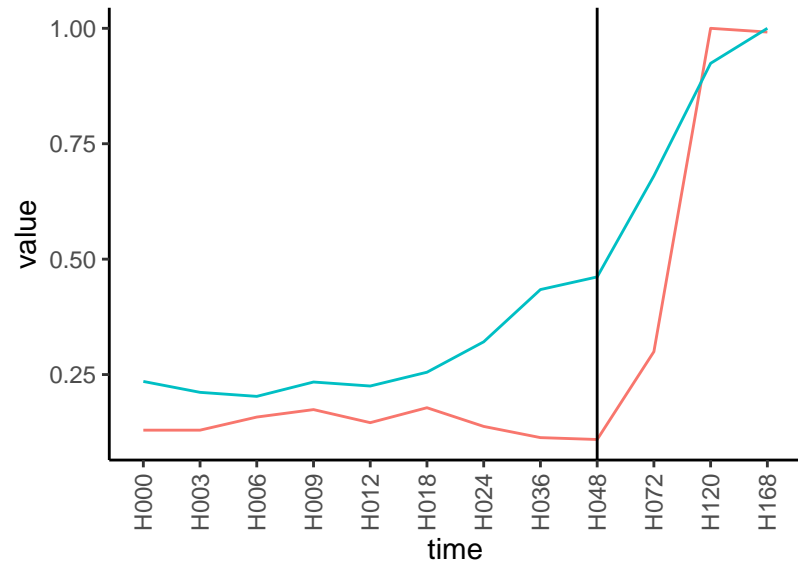

Normalized signals – ENSG00000070190
pre-not-upregulated/post-not-upregulated

Normalized signals – ENSG00000085514
pre-not-upregulated/post-not-upregulated