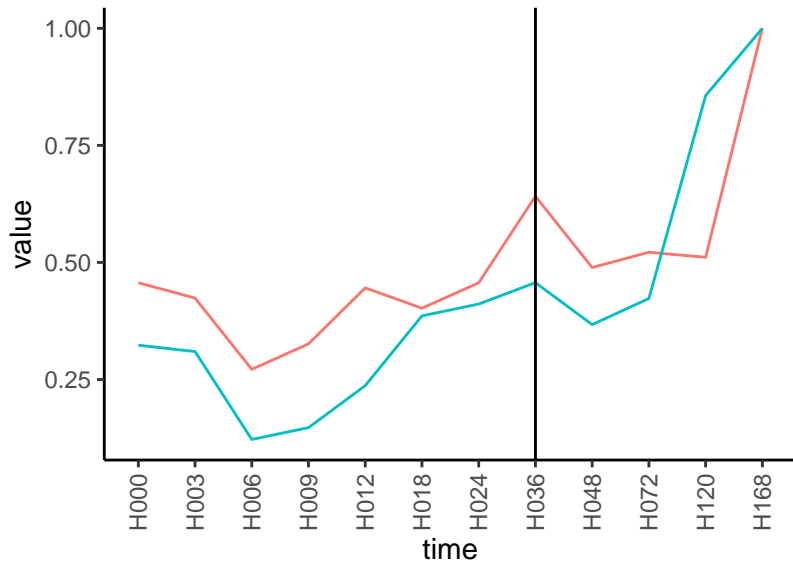

Normalized signals – ENSG00000143110
pre-not-upregulated/post-not-upregulated

Normalized signals – ENSG00000093072
pre-not-upregulated/post-upregulated