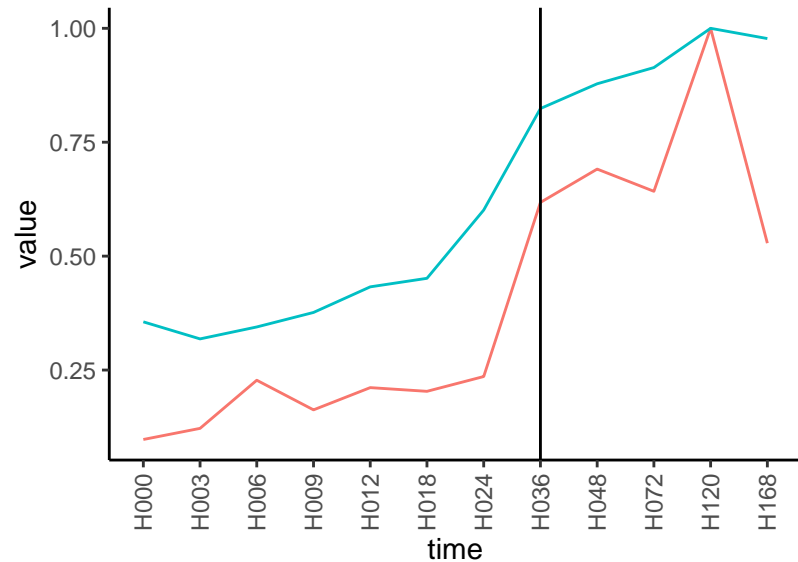

Differences

Normalized signals – ENSG00000093072
pre-not-upregulated/post-upregulated

Differences

Normalized signals – ENSG00000143110
pre-not-upregulated/post-not-upregulated

Differences

Normalized signals – ENSG00000105967
pre-not-upregulated/post-not-upregulated