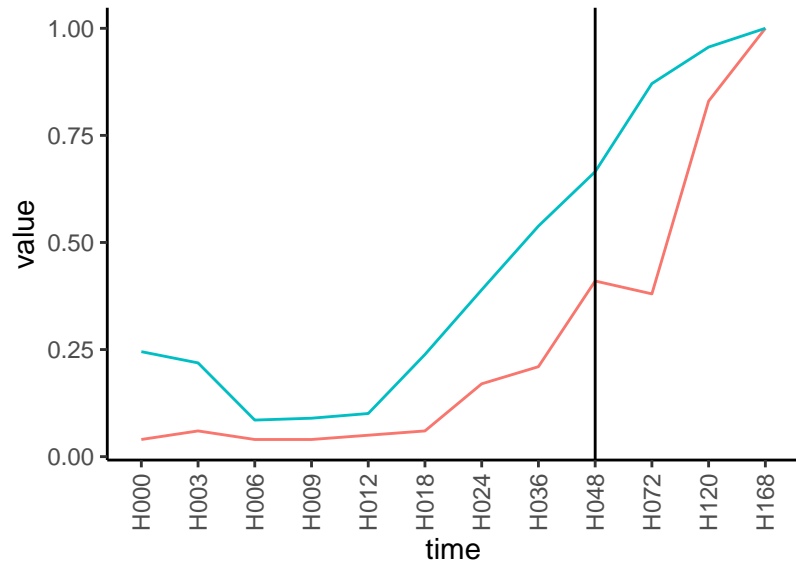

Differences

Normalized signals – ENSG00000093072
pre-not-upregulated/post-upregulated

Differences

Normalized signals – ENSG00000143110
pre-not-upregulated/post-not-upregulated

Differences

Normalized signals – ENSG00000105967
pre-not-upregulated/post-not-upregulated