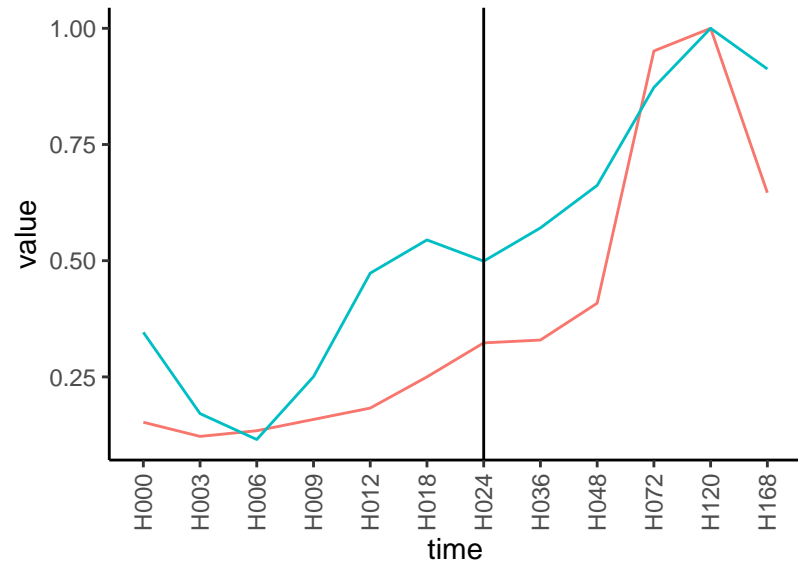

Differences

Normalized signals – ENSG00000235568
pre-not-upregulated/post-not-upregulated

Differences

Normalized signals – ENSG00000160013
pre-not-upregulated/post-not-upregulated

Differences

Normalized signals – ENSG00000143226
pre-not-upregulated/post-upregulated