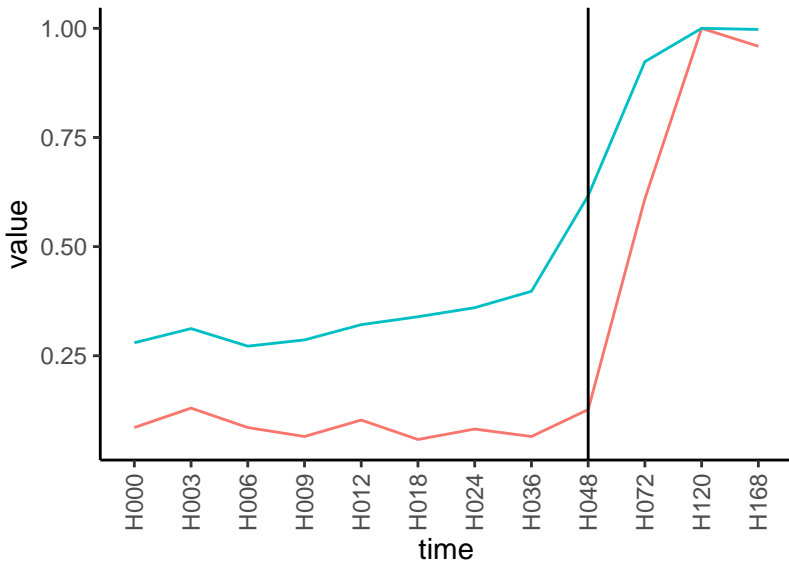

Differences

Normalized signals – ENSG00000165071
pre-not-upregulated/post-not-upregulated

Differences

Normalized signals – ENSG00000139531
pre-not-upregulated/post-not-upregulated

Differences

Normalized signals – ENSG00000196954
pre-not-upregulated/post-upregulated