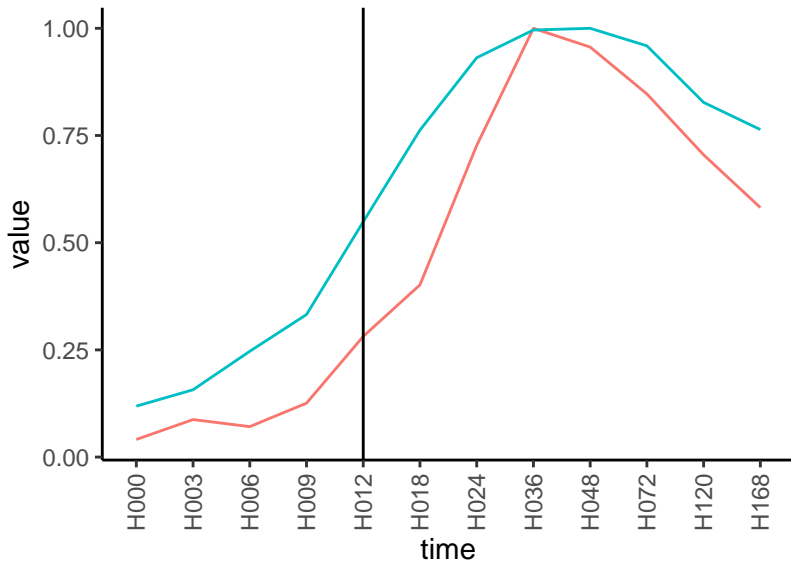

Normalized signals – ENSG00000166927
pre-not-upregulated/post-not-upregulated

Normalized signals – ENSG00000139278
pre-not-upregulated/post-not-upregulated