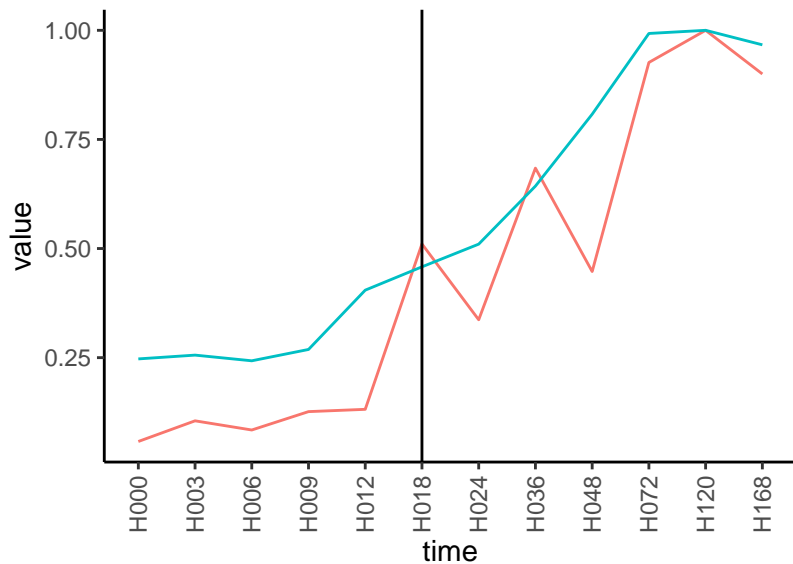

Differences

Normalized signals – ENSG00000116701
pre-not-upregulated/post-not-upregulated

Differences

Normalized signals – ENSG00000204397
pre-not-upregulated/post-upregulated

Differences

Normalized signals – ENSG00000188549
pre-not-upregulated/post-upregulated