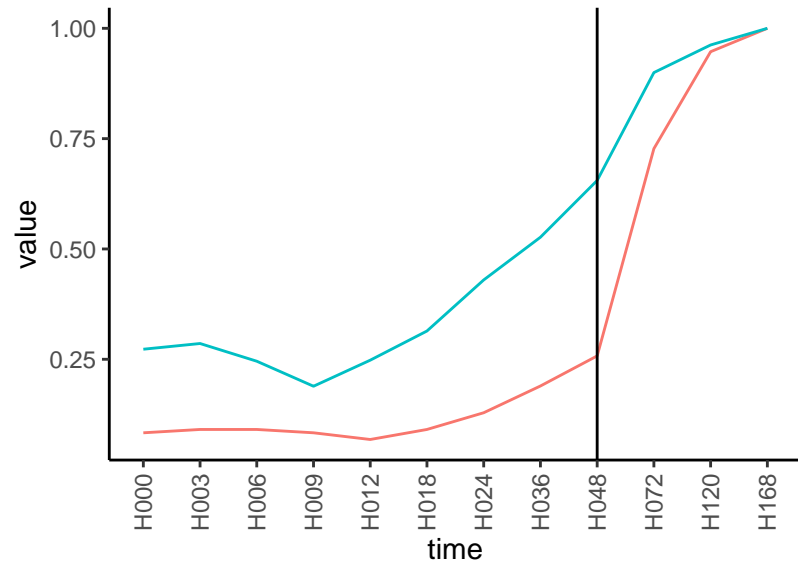

Normalized signals – ENSG00000102524
pre-not-upregulated/post-not-upregulated

Normalized signals – ENSG00000204472
pre-not-upregulated/post-not-upregulated