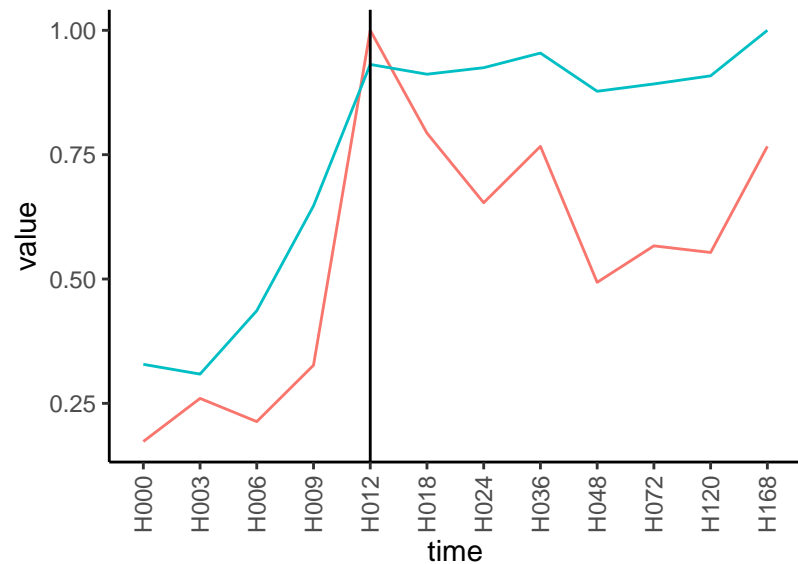

Normalized signals – ENSG00000178809
pre-not-upregulated/post-not-upregulated

Differences

Normalized signals – ENSG00000204161
pre-not-upregulated/post-not-upregulated

Differences

Normalized signals – ENSG00000186074
pre-not-upregulated/post-upregulated