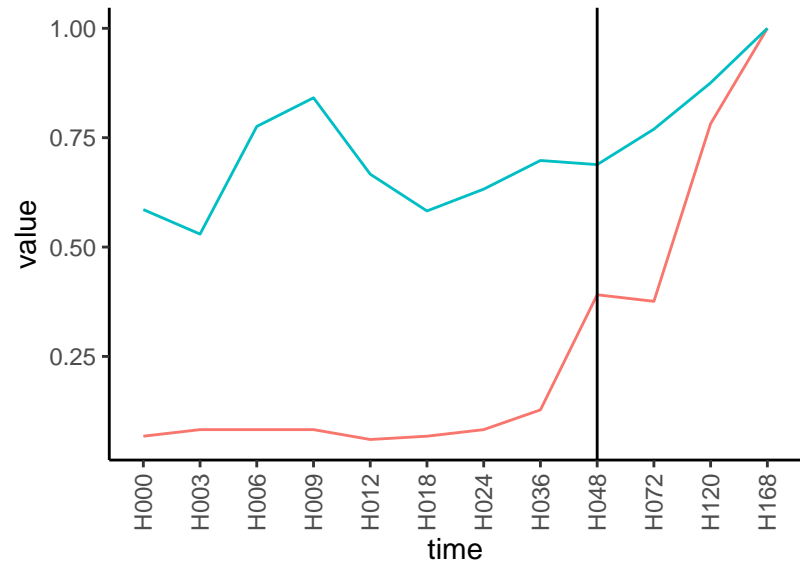

Differences

Normalized signals – ENSG00000165071
pre-not-upregulated/post-not-upregulated

Differences

Normalized signals – ENSG00000139531
pre-not-upregulated/post-not-upregulated

Differences

Normalized signals – ENSG00000196954
pre-not-upregulated/post-upregulated