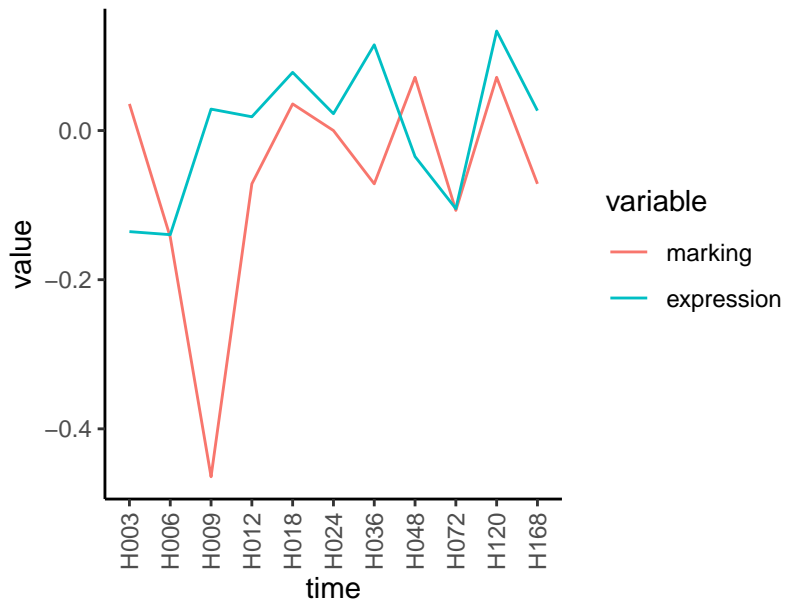

Normalized signals – ENSG00000075826
pre-not-downregulated/post-not-downregulat

Differences

Normalized signals – ENSG00000232653
pre-not-downregulated/post-not-downregula

Differences

Normalized signals – ENSG00000165349
pre-not-downregulated/post-not-downregula