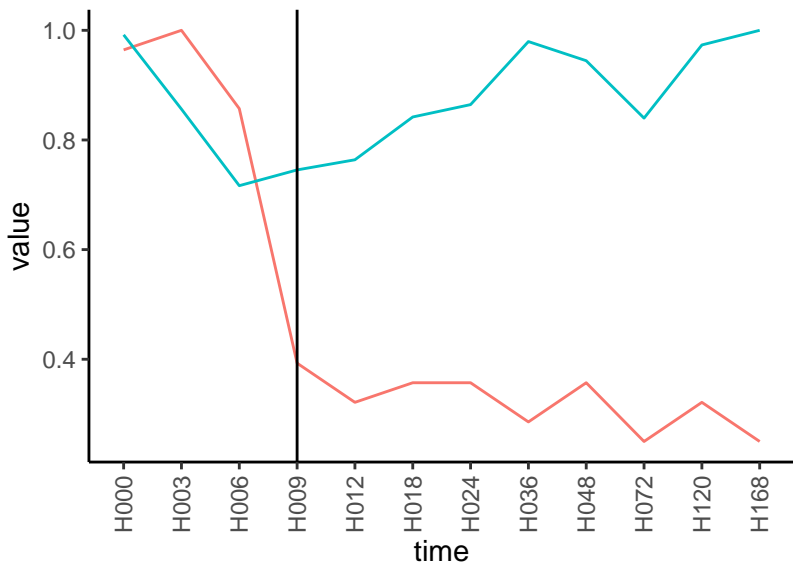

Normalized signals – ENSG00000075826
pre-not-downregulated/post-not-downregulat

Differences

Normalized signals – ENSG00000232653
pre-not-downregulated/post-not-downregula

Differences

Normalized signals – ENSG00000165349
pre-not-downregulated/post-not-downregula