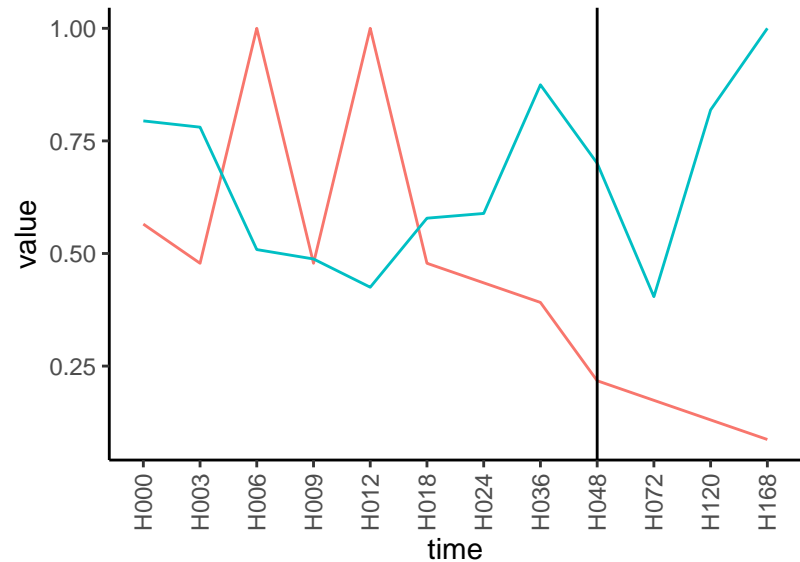

Normalized signals – ENSG00000075826
pre-not-downregulated/post-not-downregulat

Differences

Normalized signals – ENSG00000232653
pre-not-downregulated/post-not-downregula

Differences

Normalized signals – ENSG00000165349
pre-not-downregulated/post-not-downregula