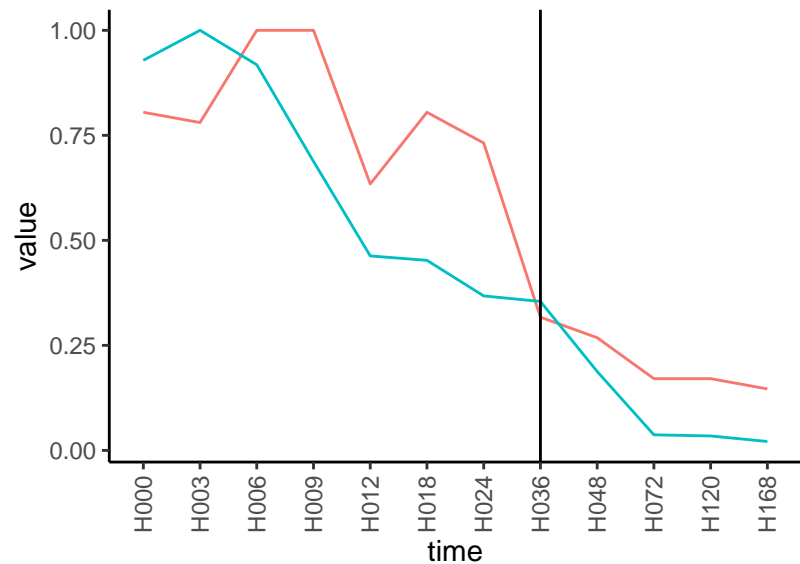

Normalized signals – ENSG00000075826
pre-not-downregulated/post-not-downregulat

Differences

Normalized signals – ENSG00000232653
pre-not-downregulated/post-not-downregula

Differences

Normalized signals – ENSG00000165349
pre-not-downregulated/post-not-downregula