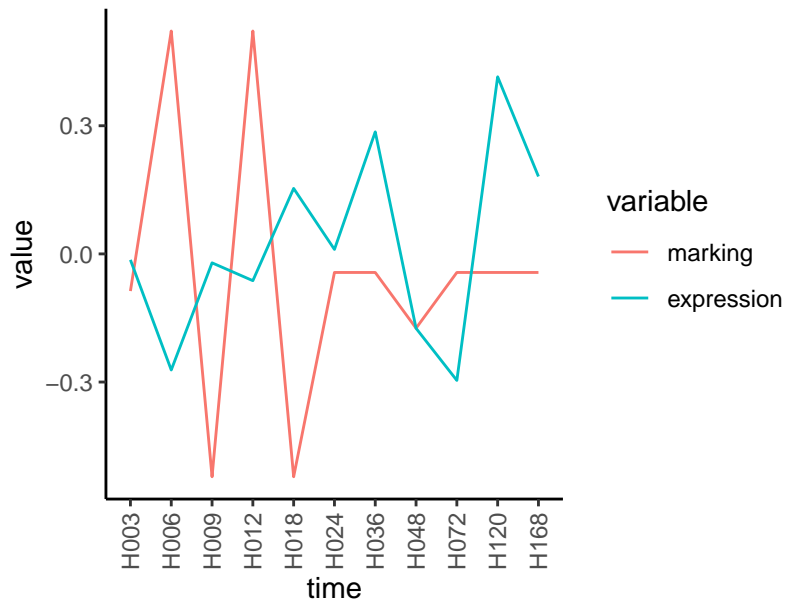

Normalized signals – ENSG00000075826
pre-not-downregulated/post-not-downregulat

Differences

Normalized signals – ENSG00000232653
pre-not-downregulated/post-not-downregula

Differences

Normalized signals – ENSG00000165349
pre-not-downregulated/post-not-downregula