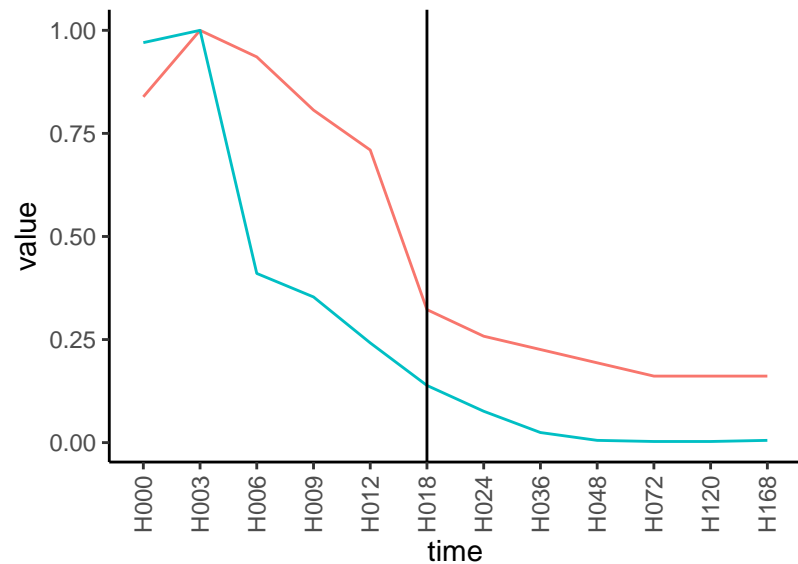

Normalized signals – ENSG00000166352
pre-not-downregulated/post-not-downregula

Normalized signals – ENSG00000172061
pre-not-downregulated/post-downregulated