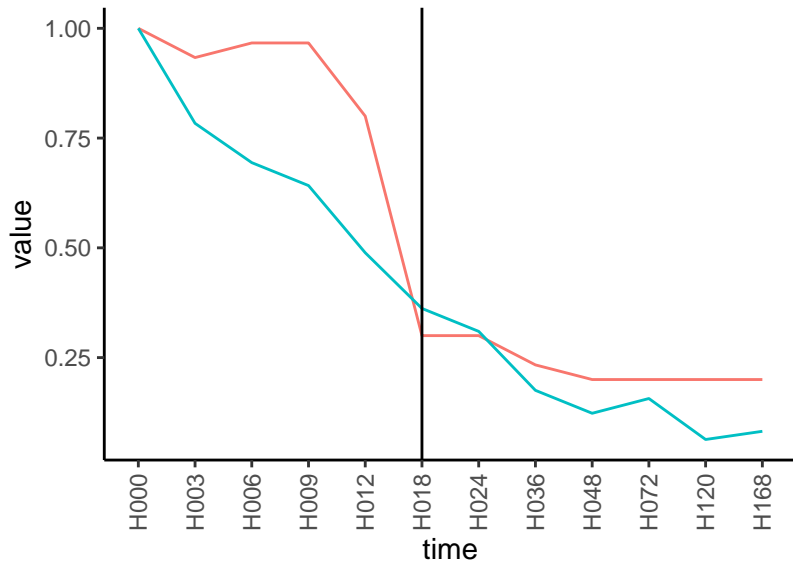

Normalized signals – ENSG00000158497
pre-not-downregulated/post-not-downregula

Normalized signals – ENSG00000130035
pre-not-downregulated/post-downregulated