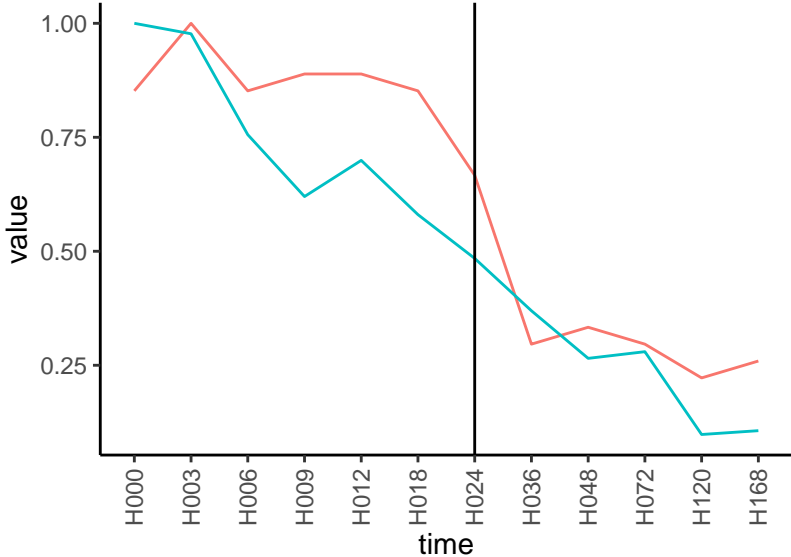

Differences

Normalized signals – ENSG00000130035
pre-not-downregulated/post-downregulated

Differences

Normalized signals – ENSG00000158497
pre-not-downregulated/post-not-downregula

Differences

Normalized signals – ENSG00000197977
pre-not-downregulated/post-not-downregula