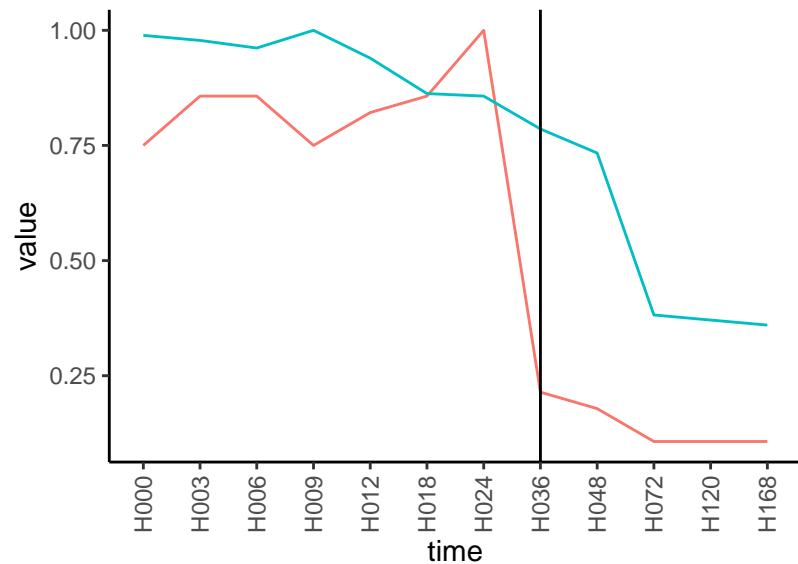

Normalized signals – ENSG00000176887
pre-not-downregulated/post-not-downregula

Differences

Normalized signals – ENSG00000136883
pre-not-downregulated/post-not-downregula

Differences

Normalized signals – ENSG00000002745
pre-not-downregulated/post-not-downregula