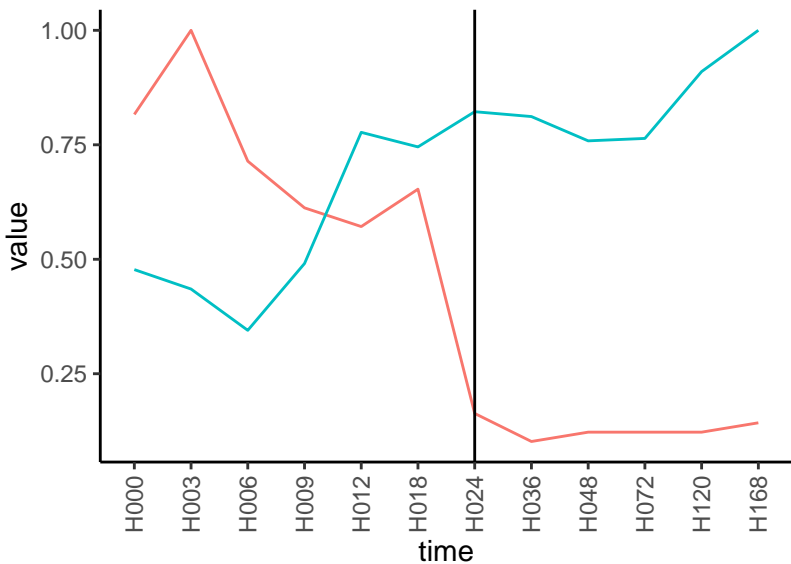

Differences

Normalized signals – ENSG00000172061
pre-not-downregulated/post-downregulated

Differences

Normalized signals – ENSG00000166352
pre-not-downregulated/post-not-downregula

Differences