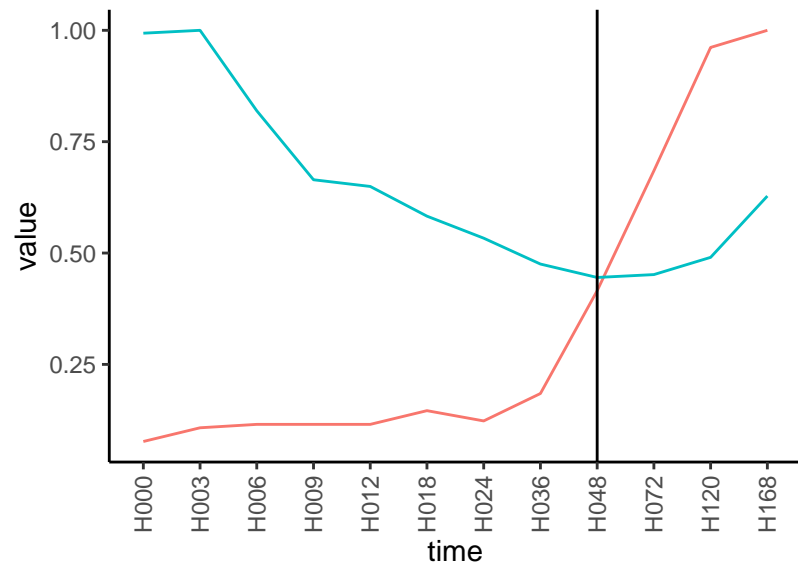

Differences

Normalized signals – ENSG00000105438  
pre-not-upregulated/post-not-upregulated

Differences

Normalized signals – ENSG00000027075  
pre-not-upregulated/post-not-upregulated

Differences

Normalized signals – ENSG00000266094  
pre-not-upregulated/post-not-upregulated