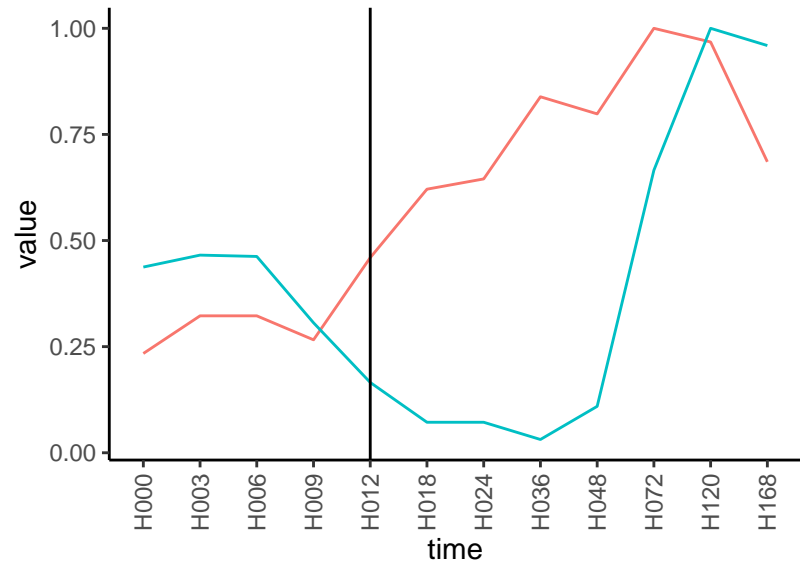

Normalized signals – ENSG00000160223
pre-not-upregulated/post-upregulated

Normalized signals – ENSG00000154310
pre-not-upregulated/post-not-upregulated