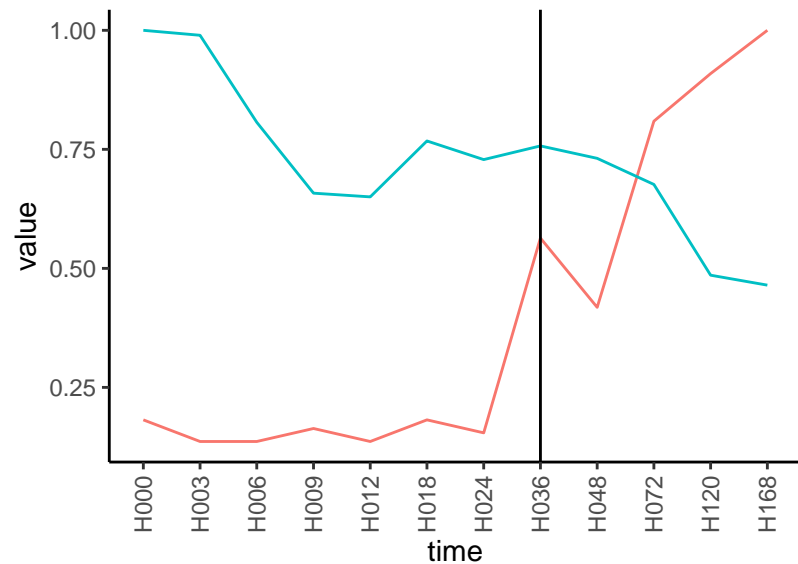

Differences

Normalized signals – ENSG00000182621  
pre-not-upregulated/post-not-upregulated

Differences

Normalized signals – ENSG00000184185  
pre-not-upregulated/post-not-upregulated

Differences

Normalized signals – ENSG00000110400  
pre-not-upregulated/post-not-upregulated