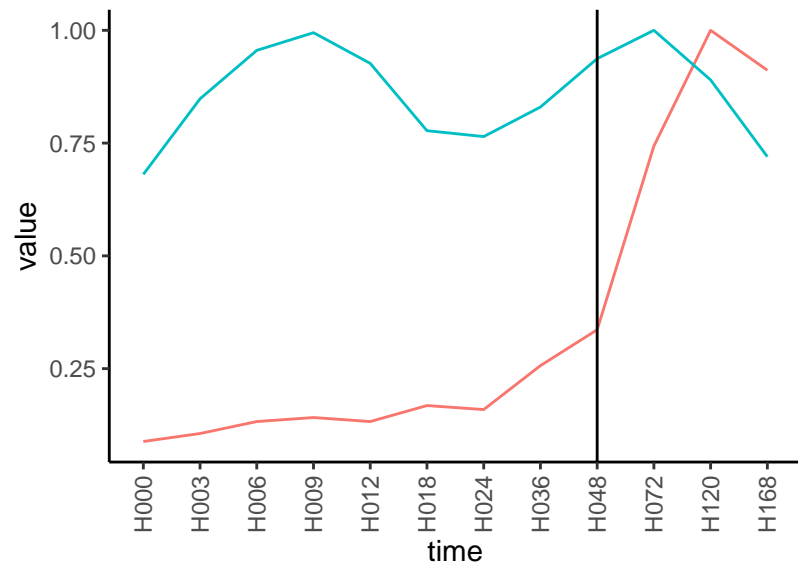

Differences

Normalized signals – ENSG00000173898  
pre-not-upregulated/post-not-upregulated

Differences

Normalized signals – ENSG00000104936  
pre-not-upregulated/post-not-upregulated

Differences

Normalized signals – ENSG00000168453  
pre-not-upregulated/post-not-upregulated