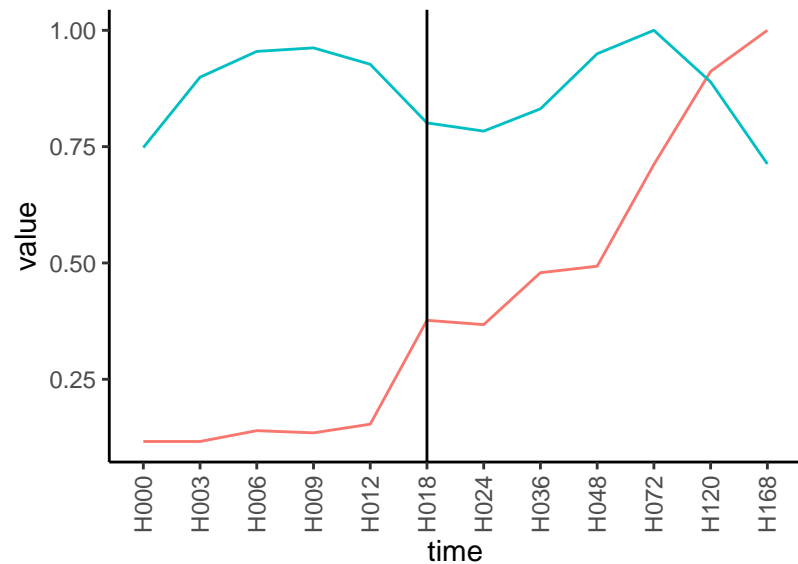

Differences

Normalized signals – ENSG00000154310  
pre-not-upregulated/post-not-upregulated

Differences

Normalized signals – ENSG00000160223  
pre-not-upregulated/post-upregulated

Differences

Normalized signals – ENSG00000185800  
pre-not-upregulated/post-not-upregulated