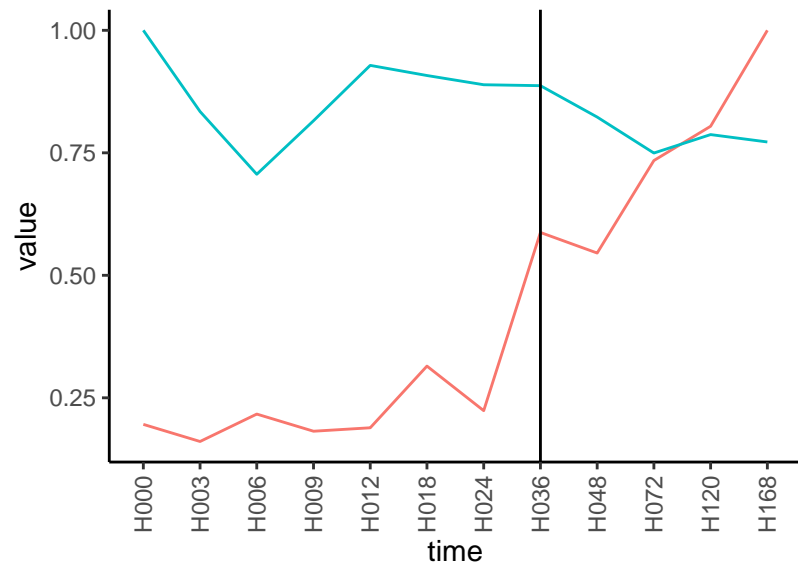

Differences

Normalized signals – ENSG00000173898  
pre-not-upregulated/post-not-upregulated

Differences

Normalized signals – ENSG00000104936  
pre-not-upregulated/post-not-upregulated

Differences

Normalized signals – ENSG00000168453  
pre-not-upregulated/post-not-upregulated