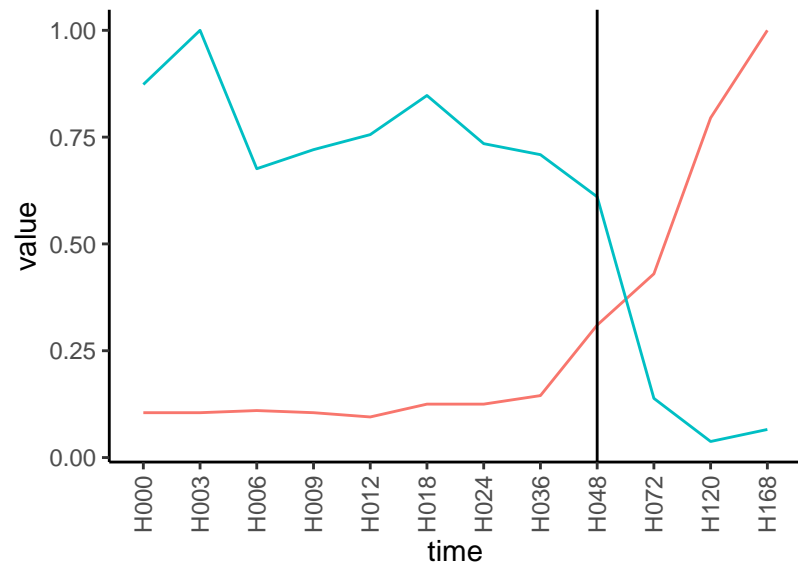

Differences

Normalized signals – ENSG00000108557  
pre-not-upregulated/post-not-upregulated

Differences

Normalized signals – ENSG00000139132  
pre-not-upregulated/post-not-upregulated

Differences

Normalized signals – ENSG00000162676  
pre-not-upregulated/post-not-upregulated