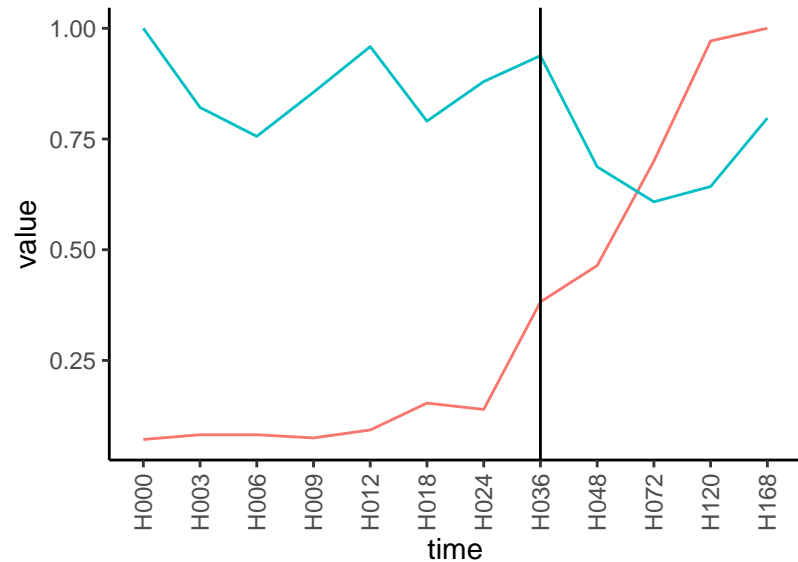

Differences

Normalized signals – ENSG00000131242  
pre-not-upregulated/post-not-upregulated

Differences

Normalized signals – ENSG00000144485  
pre-not-upregulated/post-not-upregulated

Differences

Normalized signals – ENSG00000036448  
pre-not-upregulated/post-not-upregulated