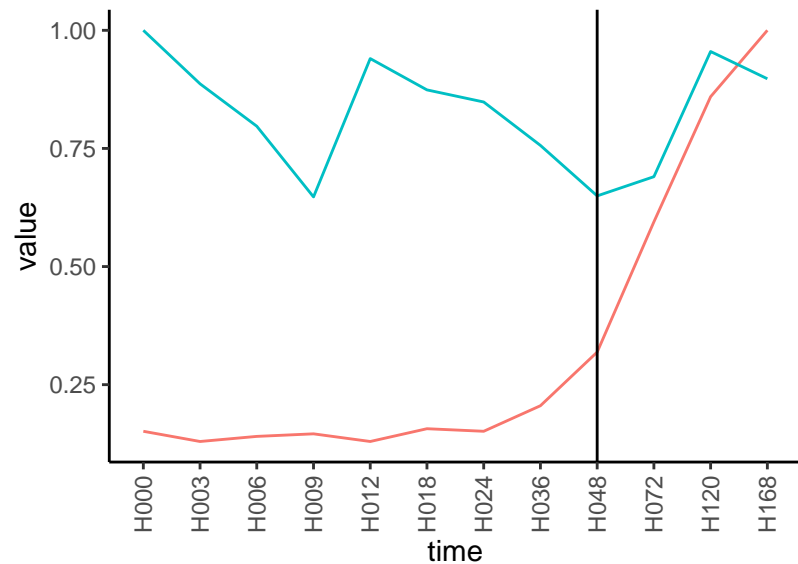

Differences

Normalized signals – ENSG00000157450  
pre-not-upregulated/post-not-upregulated

Differences

Normalized signals – ENSG00000117122  
pre-not-upregulated/post-not-upregulated

Differences

Normalized signals – ENSG00000172889  
pre-not-upregulated/post-not-upregulated