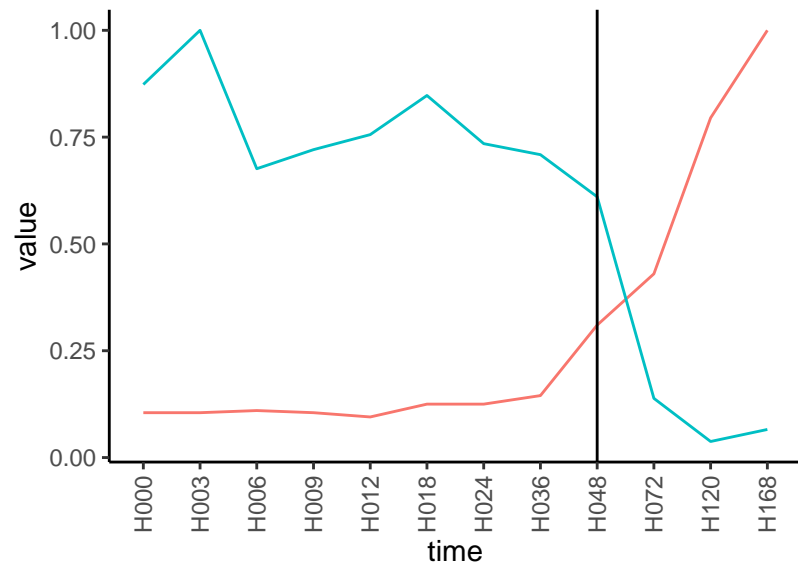

Differences

Normalized signals – ENSG00000108557
pre-not-upregulated/post-not-upregulated

Differences

Normalized signals – ENSG00000139132
pre-not-upregulated/post-not-upregulated

Differences

Normalized signals – ENSG00000162676
pre-not-upregulated/post-not-upregulated