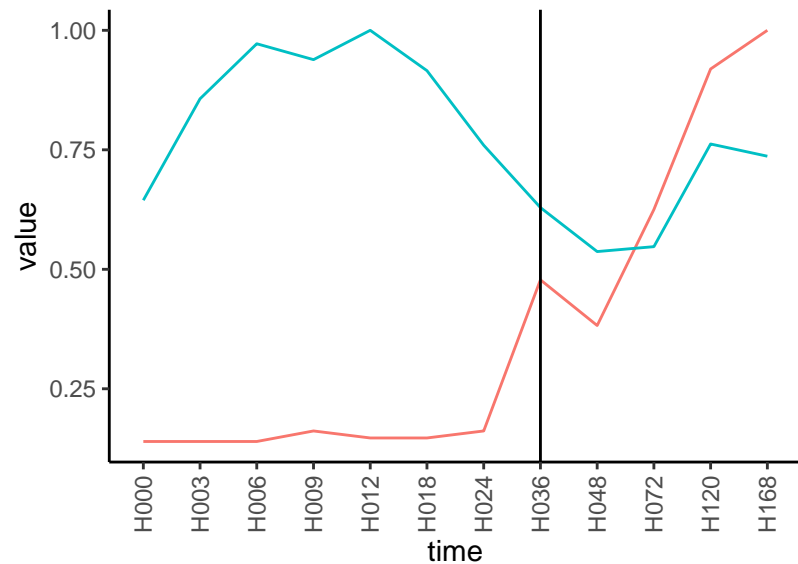

Normalized signals – ENSG00000115884
pre-not-upregulated/post-not-upregulated

Differences

Normalized signals – ENSG00000109501
pre-not-upregulated/post-not-upregulated

Differences

Normalized signals – ENSG00000164362
pre-not-upregulated/post-not-upregulated