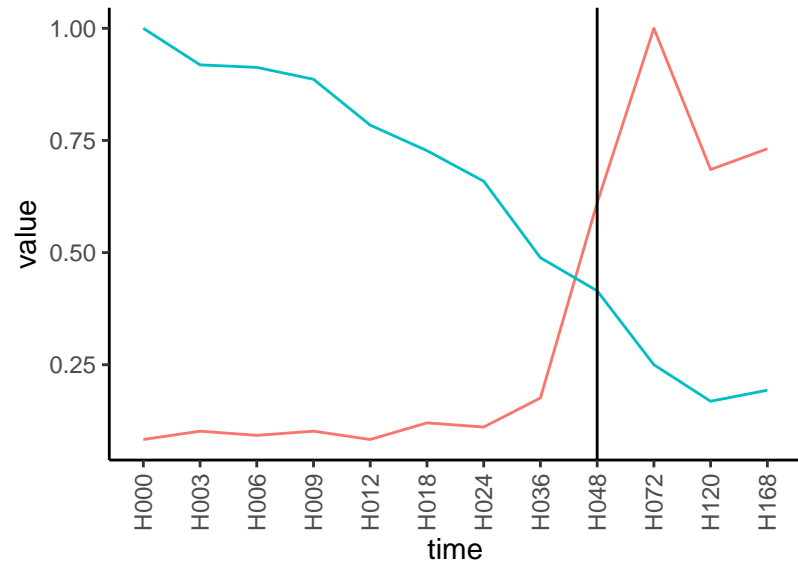

Normalized signals – ENSG00000104936
pre-not-upregulated/post-not-upregulated

Normalized signals – ENSG00000173898
pre-not-upregulated/post-not-upregulated