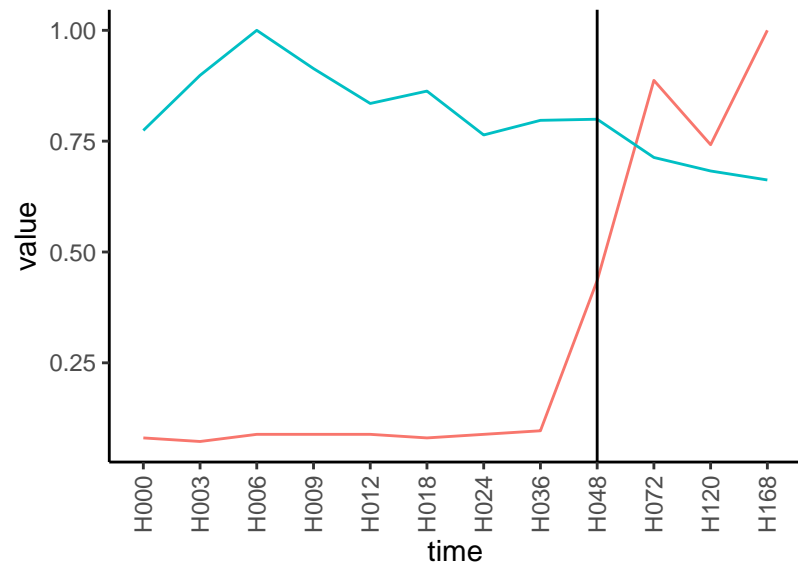

Differences

Normalized signals – ENSG00000157985
pre-not-upregulated/post-not-upregulated

Differences

Normalized signals – ENSG00000160781
pre-not-upregulated/post-not-upregulated

Differences

Normalized signals – ENSG00000140563
pre-not-upregulated/post-not-upregulated