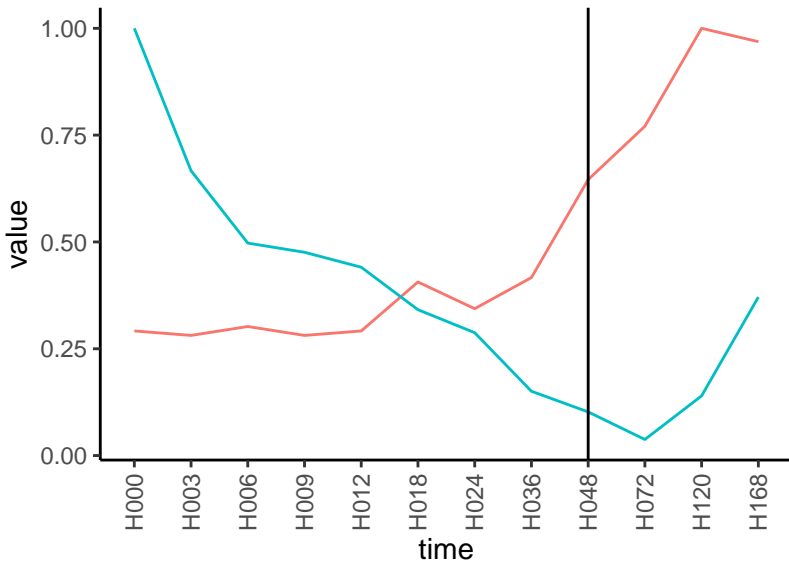

Normalized signals – ENSG00000115884
pre-not-upregulated/post-not-upregulated

Differences

Normalized signals – ENSG00000109501
pre-not-upregulated/post-not-upregulated

Differences

Normalized signals – ENSG00000164362
pre-not-upregulated/post-not-upregulated