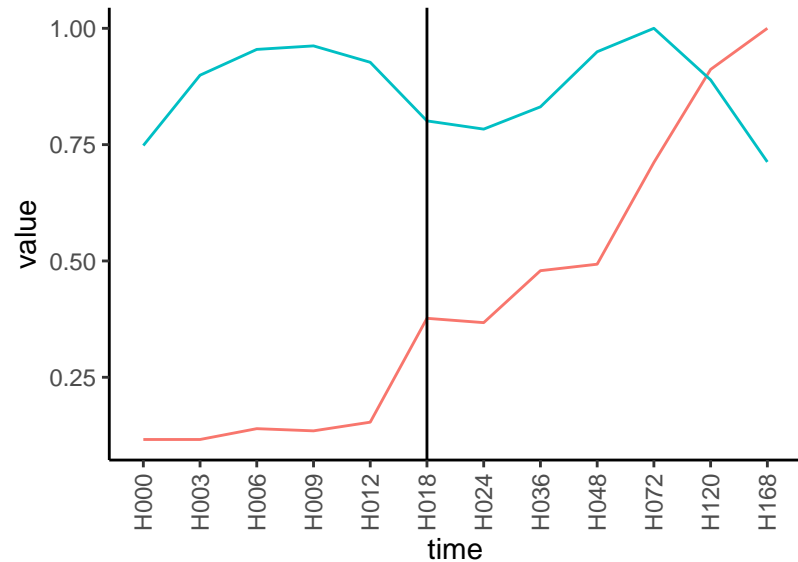

Differences

Normalized signals – ENSG00000154310
pre-not-upregulated/post-not-upregulated

Differences

Normalized signals – ENSG00000160223
pre-not-upregulated/post-upregulated

Differences

Normalized signals – ENSG00000185800
pre-not-upregulated/post-not-upregulated