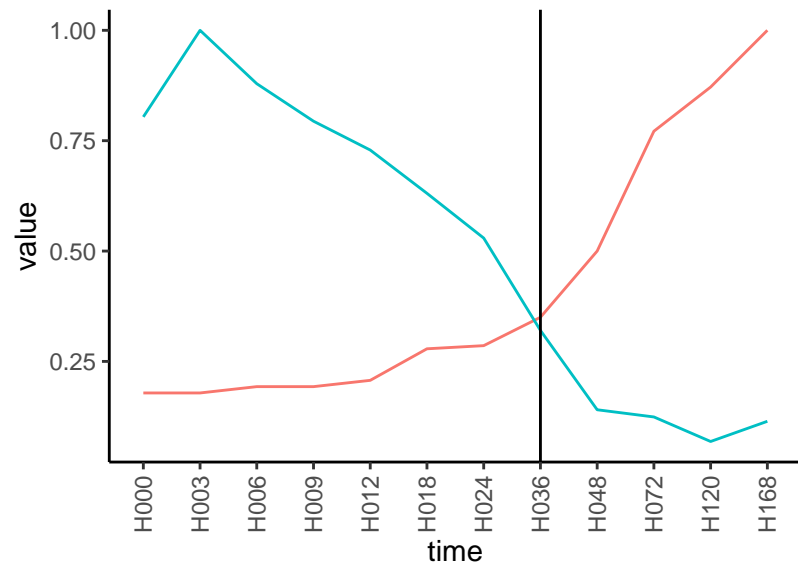

Differences

Normalized signals – ENSG00000091409
pre-not-upregulated/post-not-upregulated

Differences

Normalized signals – ENSG00000078269
pre-not-upregulated/post-not-upregulated

Differences

Normalized signals – ENSG00000185028
pre-not-upregulated/post-not-upregulated