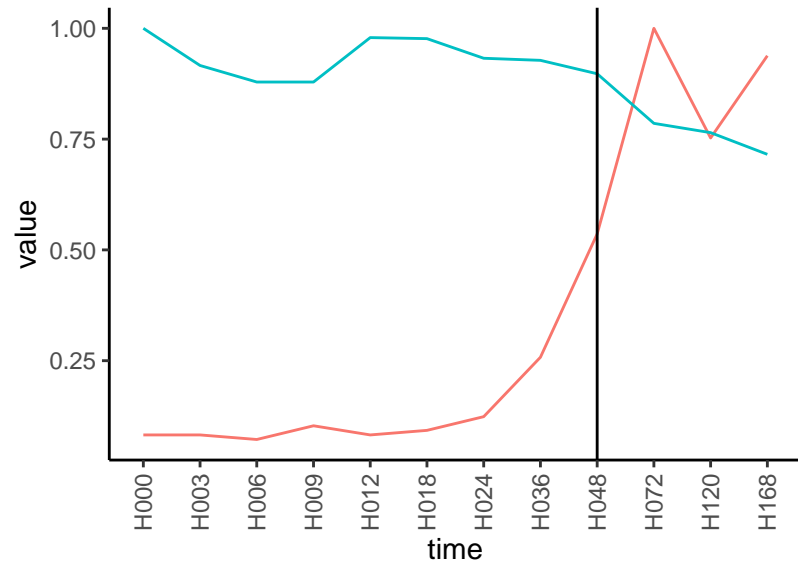

Normalized signals – ENSG00000139132
pre-not-upregulated/post-not-upregulated

Normalized signals – ENSG00000108557
pre-not-upregulated/post-not-upregulated