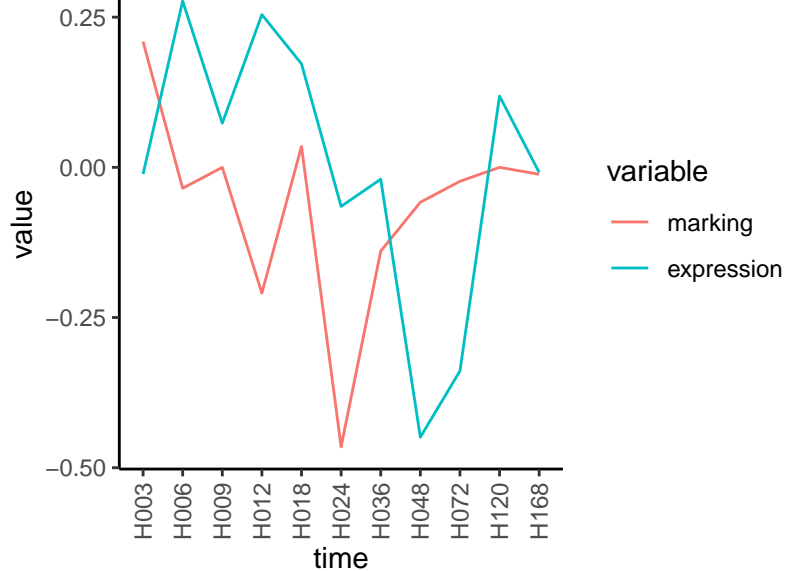

Normalized signals – ENSG00000086548
pre-not-downregulated/post-downregulated

Differences

Normalized signals – ENSG00000182871
pre-not-downregulated/post-not-downregula

Differences