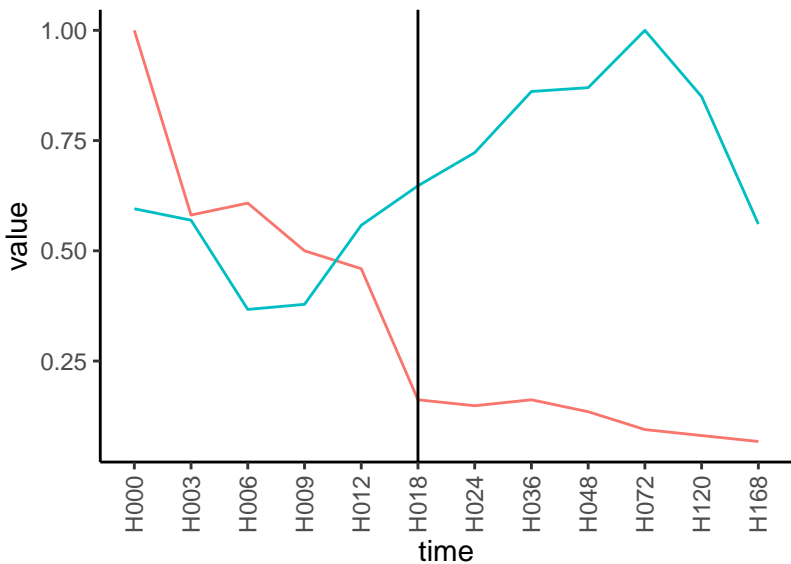

Normalized signals – ENSG00000086548
pre-not-downregulated/post-downregulated

Differences

Normalized signals – ENSG00000182871
pre-not-downregulated/post-not-downregula

Differences