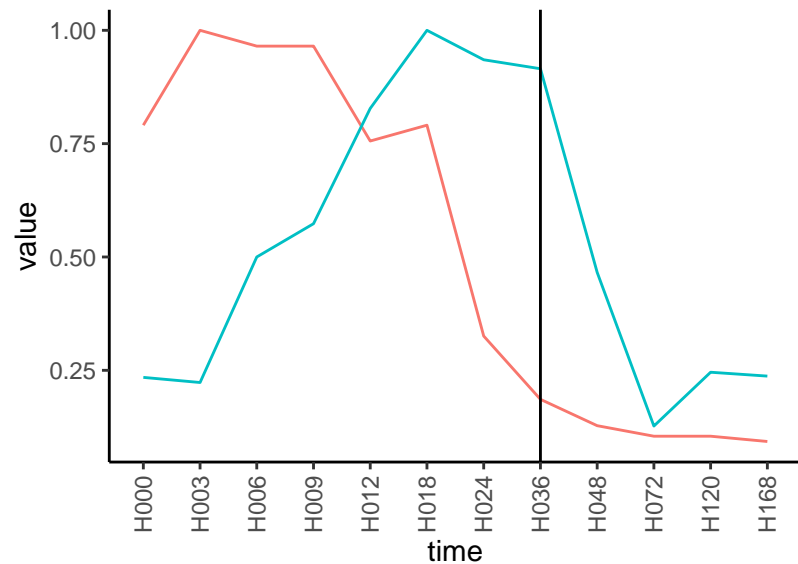

Normalized signals – ENSG00000086548
pre-not-downregulated/post-downregulated

Differences

Normalized signals – ENSG00000182871
pre-not-downregulated/post-not-downregula

Differences