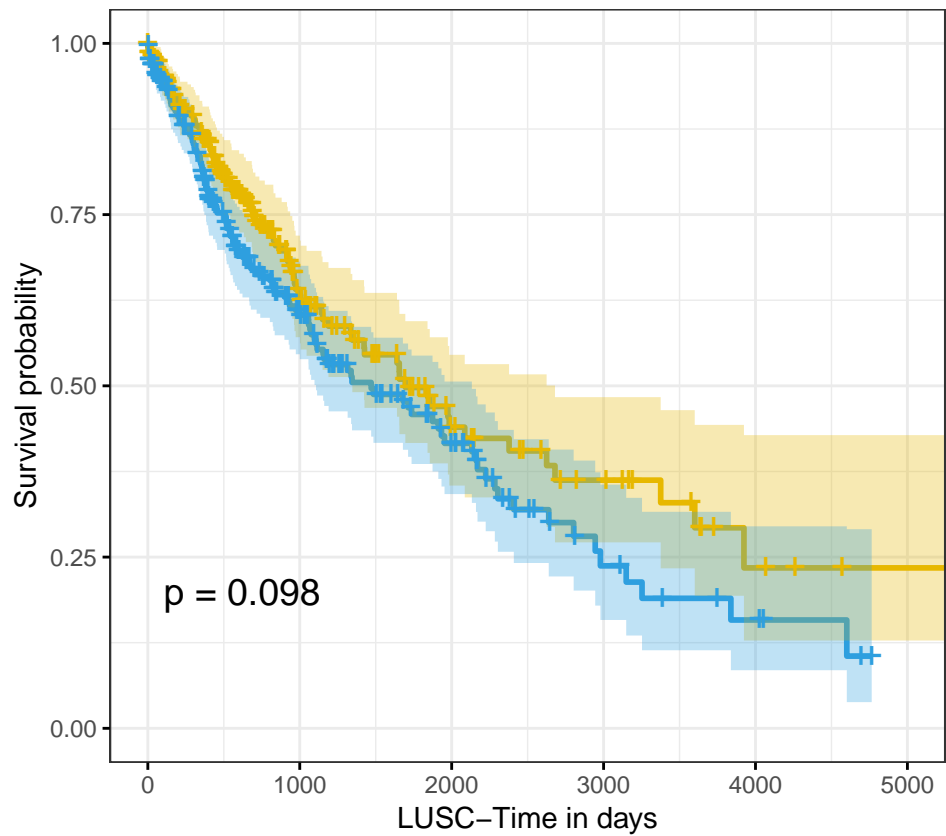

Strata METTL3=HIGH METTL3=LOW

$p = 0.098$