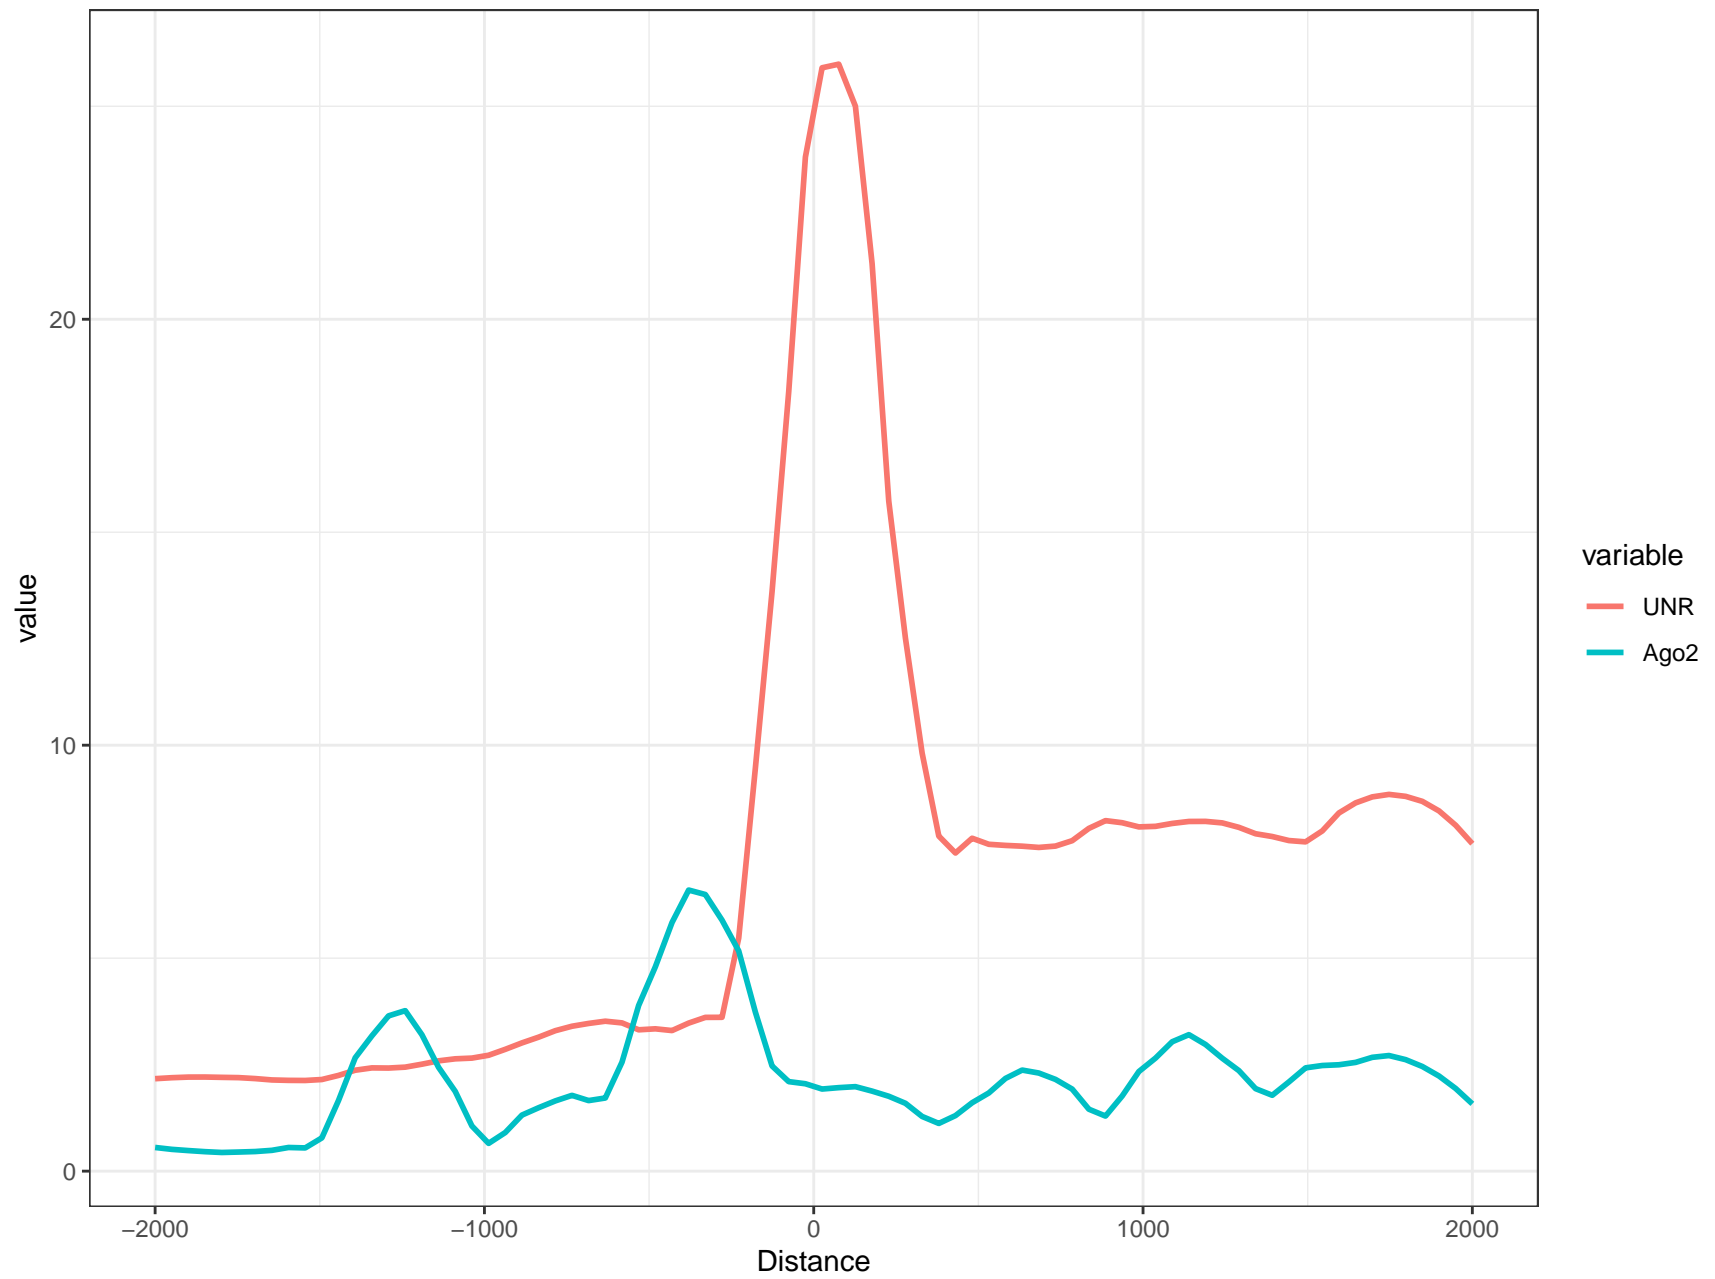

Coverage around start codon for UNR and PARCLIP_T1

Coverage around stop codon for UNR and PARCLIP_T1