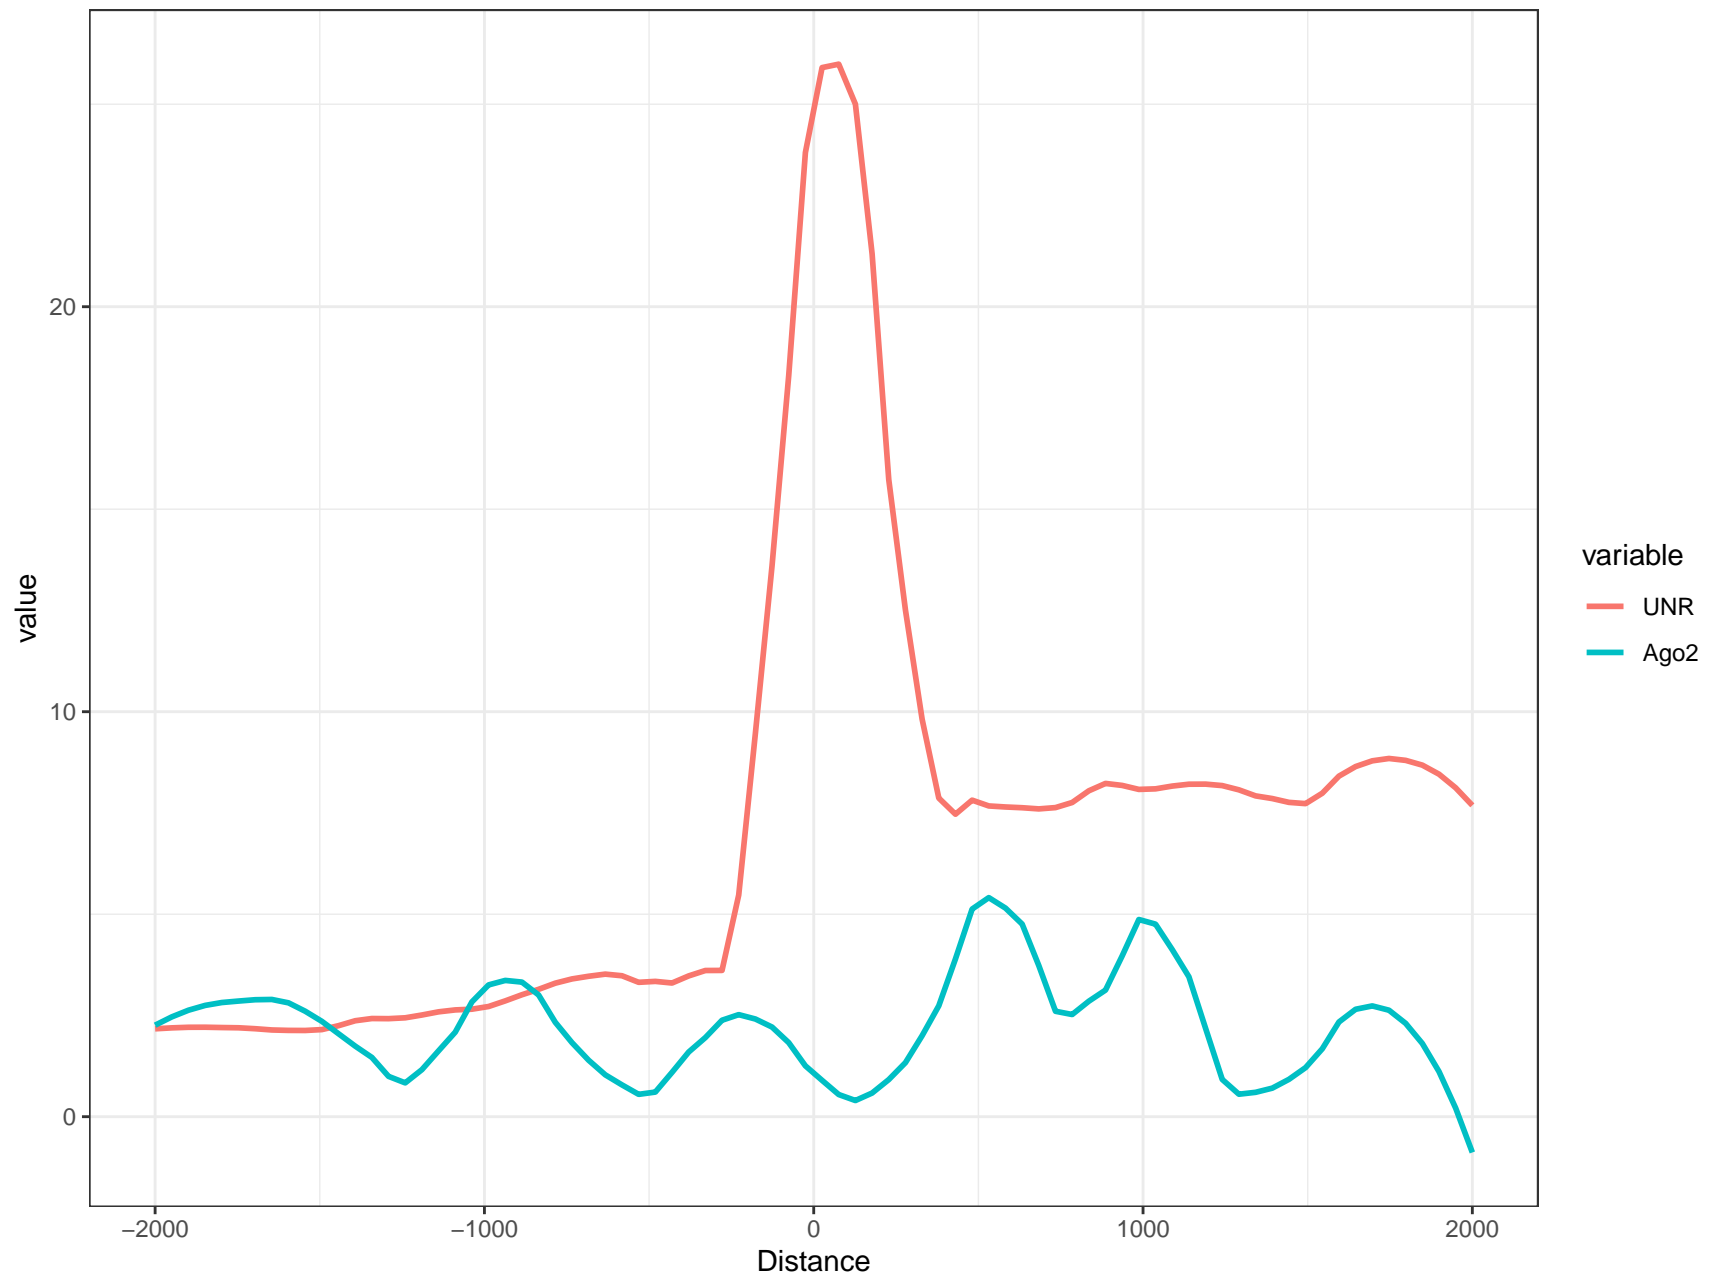

Coverage around start codon for UNR and CLIP_T1

Coverage around stop codon for UNR and CLIP_T1